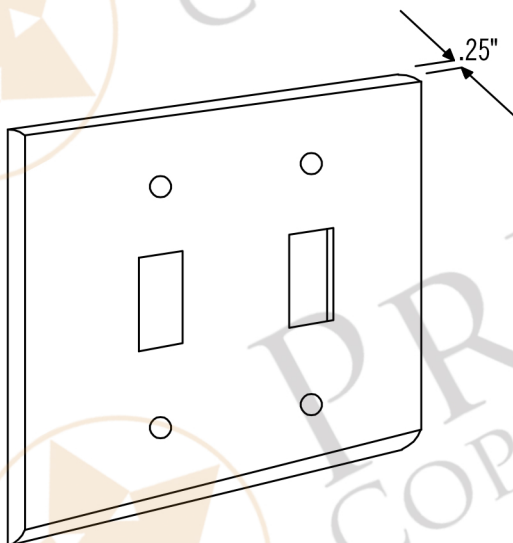

PREMIER  
COPPER PRODUCTS

MODEL NUMBER: ST2

- \* Description: Copper Switch Plate Double Toggle Switch Cover
- \* Outer Dimension: 4.5" x 4.5"
- \* Finish: Oil Rubbed Bronze

THIS PRODUCT IS HAND CRAFTED, SMALL VARIANCES IN COLOR AND SIZE MAY OCCUR.