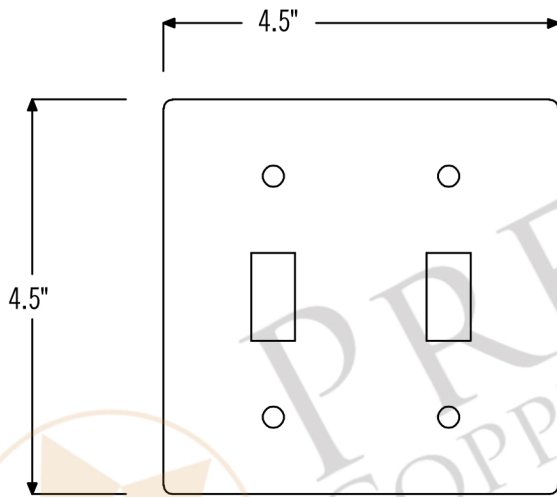

PREMIER  
COPPER PRODUCTS

MODEL NUMBER: ST2

- \* Description: Copper Switch Plate Double Toggle Switch Cover
- \* Outer Dimension: 4.5" x 4.5"
- \* Finish: Oil Rubbed Bronze

THIS PRODUCT IS HAND CRAFTED, SMALL VARIANCES IN COLOR AND SIZE MAY OCCUR.