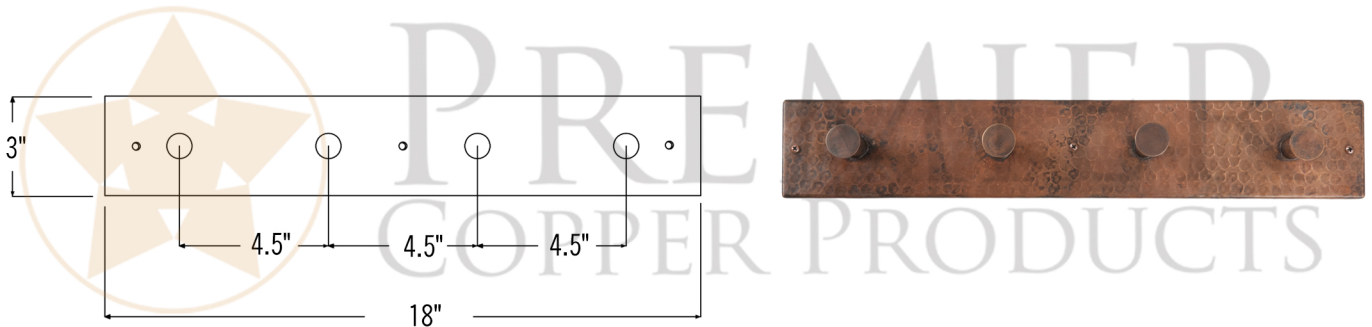

## MODEL NUMBER: RH4

- \* Description: Hand Hammered Copper Quadruple Robe/Towel Hook
- \* Outer Dimension: 18" x 3" x 3.25"
- \* Hook Length: 3"
- \* Number of Hooks: 4
- \* Installation Type: Wall Mount (3 Screws Included)
- \* Finish: Oil Rubbed Bronze