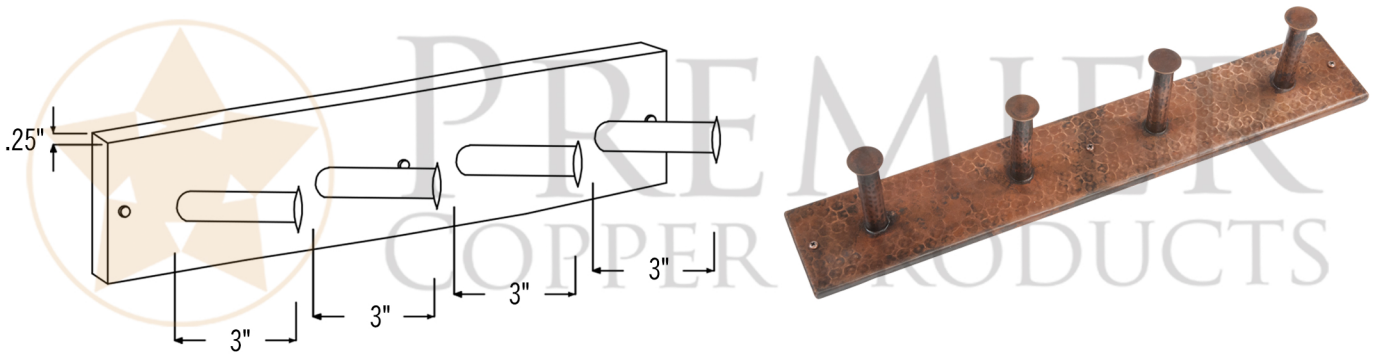

## MODEL NUMBER: RH4

- \* Description: Hand Hammered Copper Quadruple Robe/Towel Hook
- \* Outer Dimension: 18" x 3" x 3.25"
- \* Hook Length: 3"
- \* Number of Hooks: 4
- \* Installation Type: Wall Mount (3 Screws Included)
- \* Finish: Oil Rubbed Bronze