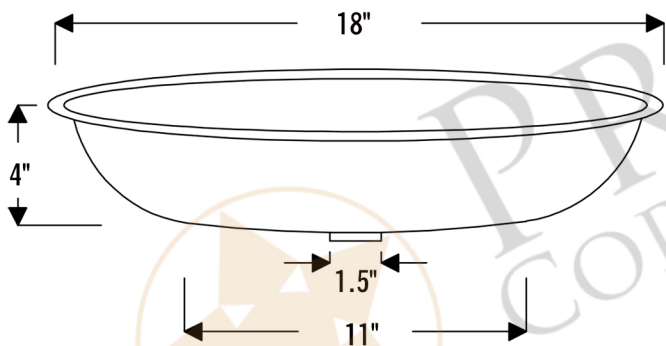

**PREMIER**  
COPPER PRODUCTS

**MODEL NUMBER: TFLR18EN**

**DESCRIPTION: Terra Firma 18" Round Under Counter  
Bathroom Sink**

**OUTER DIMENSION: 18" x 4"**

**INNER DIMENSION: 16" x 4"**

**BOTTOM SINK FLOOR DIMENSION: 11" Rounded**

**SINK HEIGHT: 4"**

**TEXTURE: Terra Firma**

**FINISH: Nickel**

**RIM: 1"**

**DRAIN OPENING: 1.5"**

**INSTALLATION TYPE: Undermount**

CODE/STANDARD COMPLIANCE

\* IAPMO/cUPC LISTED