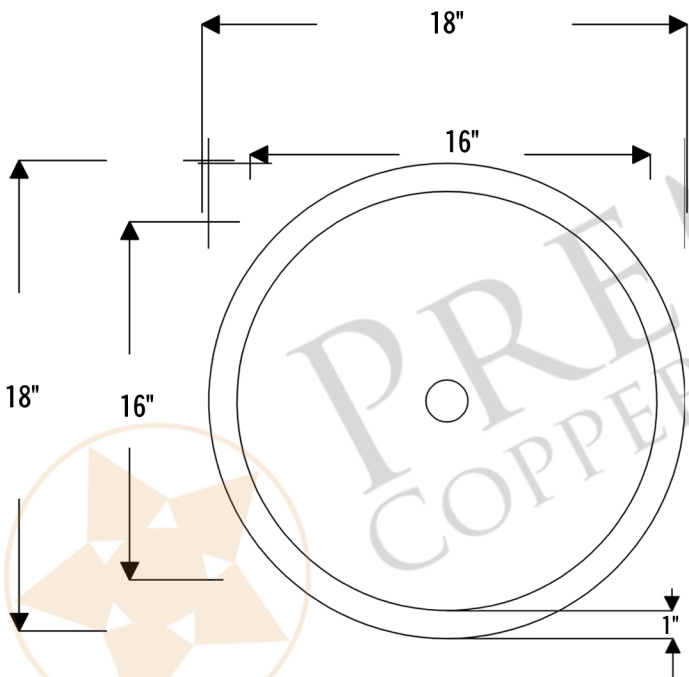

**PREMIER**  
COPPER PRODUCTS

**MODEL NUMBER: TFLR18EN**

**DESCRIPTION: Terra Firma 18" Round Under Counter  
Bathroom Sink**

**OUTER DIMENSION: 18" x 4"**

**INNER DIMENSION: 16" x 4"**

**BOTTOM SINK FLOOR DIMENSION: 11" Rounded**

**SINK HEIGHT: 4"**

**TEXTURE: Terra Firma**

**FINISH: Nickel**

**RIM: 1"**

**DRAIN OPENING: 1.5"**

**INSTALLATION TYPE: Undermount**

CODE/STANDARD COMPLIANCE

\* IAPMO/cUPC LISTED