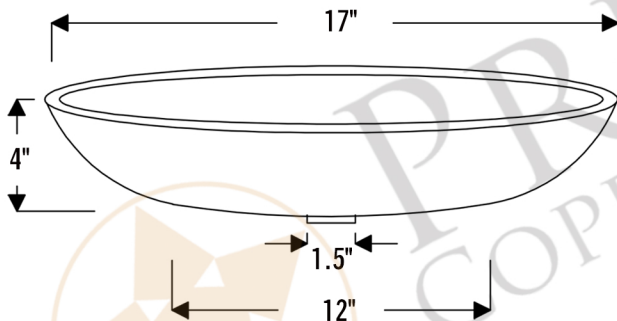

PREMIER
COPPER PRODUCTS

CODE/STANDARD COMPLIANCE

* IAPMO/cUPC LISTED

MODEL NUMBER: TFVR17EN

DESCRIPTION: Terra Firma 17" Round Vessel Sink

OUTER DIMENSION: 17" x 4"

BOTTOM SINK FLOOR DIMENSION: 12" Rounded

SINK HEIGHT: 4"

TEXTURE: Terra Firma

FINISH: Nickel

RIM: Hand Forged Top Rim

DRAIN OPENING: 1.5"

INSTALLATION TYPE: Vessel

THIS PRODUCT IS HAND CRAFTED, SMALL VARIANCES IN COLOR AND SIZE MAY OCCUR.
DO NOT MAKE ANY INSTALLATION CUTS UNTIL YOU RECEIVE YOUR ITEM(S).