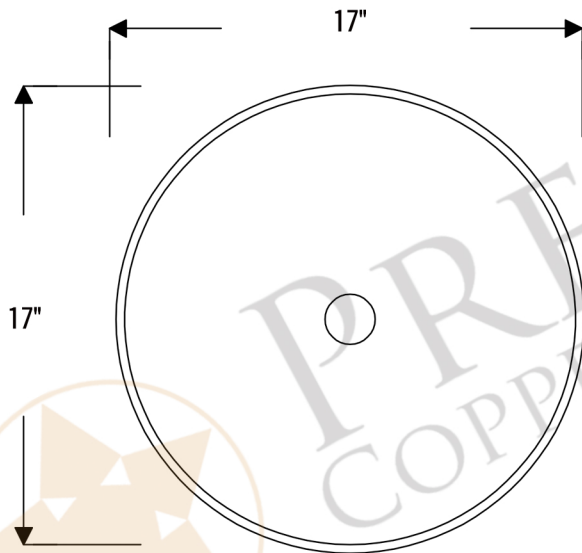

PREMIER
COPPER PRODUCTS

CODE/STANDARD COMPLIANCE

* IAPMO/cUPC LISTED

MODEL NUMBER: TFVR17EN

DESCRIPTION: Terra Firma 17" Round Vessel Sink

OUTER DIMENSION: 17" x 4"

BOTTOM SINK FLOOR DIMENSION: 12" Rounded

SINK HEIGHT: 4"

TEXTURE: Terra Firma

FINISH: Nickel

RIM: Hand Forged Top Rim

DRAIN OPENING: 1.5"

INSTALLATION TYPE: Vessel

THIS PRODUCT IS HAND CRAFTED, SMALL VARIANCES IN COLOR AND SIZE MAY OCCUR.
DO NOT MAKE ANY INSTALLATION CUTS UNTIL YOU RECEIVE YOUR ITEM(S).