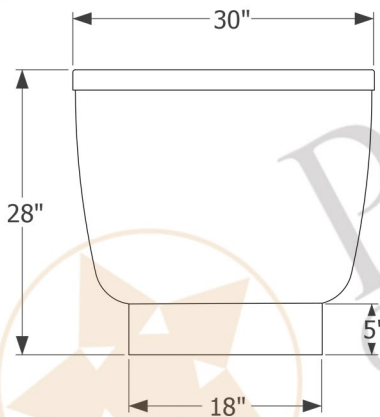

PREMIER
COPPER PRODUCTS

MODEL NUMBER: BTM47DB

- * Description: 47" Hammered Copper Modern Slipper Bathtub
- * Outer Dimension: 47" x 30" x 28"
- * Rim: 2" Rolled Rim
- * Drain Opening: 2" Center
- * Finish: Oil Rubbed Bronze