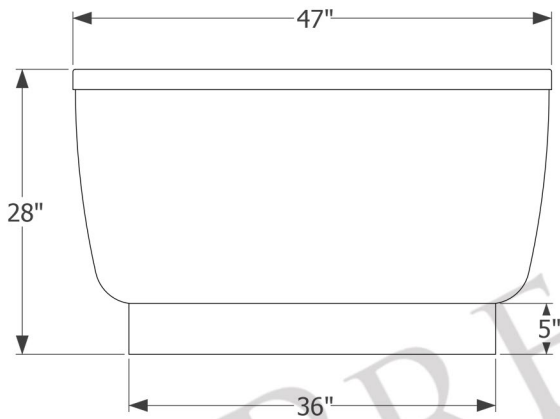

PREMIER
COPPER PRODUCTS

MODEL NUMBER: BTM47DB

- * Description: 47" Hammered Copper Modern Slipper Bathtub
- * Outer Dimension: 47" x 30" x 28"
- * Rim: 2" Rolled Rim
- * Drain Opening: 2" Center
- * Finish: Oil Rubbed Bronze