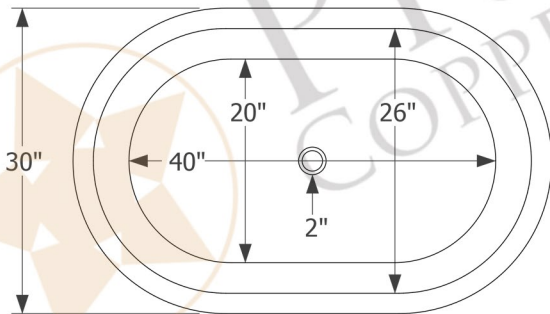

PREMIER
COPPER PRODUCTS

MODEL NUMBER: BTM47DB

- * Description: 47" Hammered Copper Modern Slipper Bathtub
- * Outer Dimension: 47" x 30" x 28"
- * Rim: 2" Rolled Rim
- * Drain Opening: 2" Center
- * Finish: Oil Rubbed Bronze