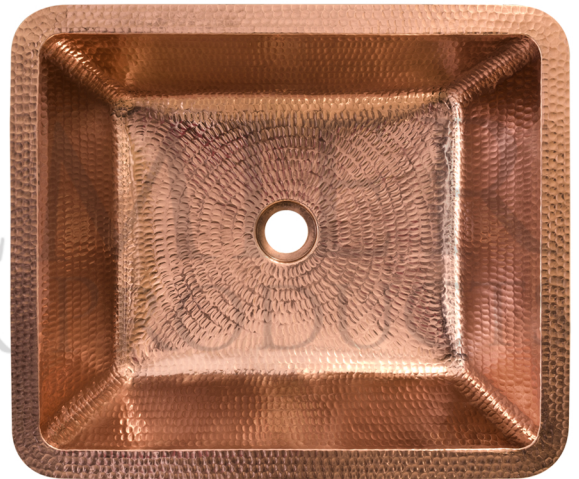

PREMIER
COPPER PRODUCTS

MODEL NUMBER: LREC19PC

- * Description: 19" Rectangle Under Counter Hammered Copper Bathroom Sink in Polished Copper
- * Outer Dimension: 19" x 16" x 5"
- * Inner Dimension: 17" x 14" x 5"
- * Rim: 1" Flat Rim
- * Drain Opening: 1.5"
- * Finish: Polished Copper

CODE/STANDARD COMPLIANCE

* IAPMO/cUPC LISTED

THIS PRODUCT IS HAND CRAFTED, SMALL VARIANCES IN COLOR AND SIZE MAY OCCUR.
DO NOT MAKE ANY INSTALLATION CUTS UNTIL YOU RECEIVE YOUR ITEM(S).