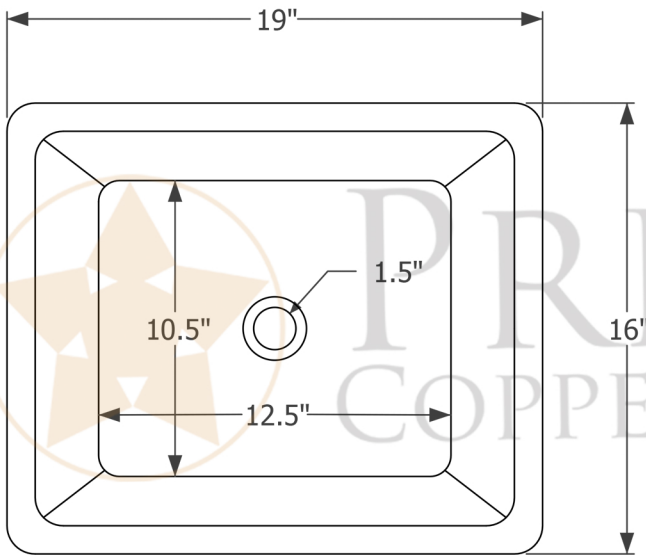

PREMIER
COPPER PRODUCTS

MODEL NUMBER: LREC19PC

- * Description: 19" Rectangle Under Counter Hammered Copper Bathroom Sink in Polished Copper
- * Outer Dimension: 19" x 16" x 5"
- * Inner Dimension: 17" x 14" x 5"
- * Rim: 1" Flat Rim
- * Drain Opening: 1.5"
- * Finish: Polished Copper

CODE/STANDARD COMPLIANCE

* IAPMO/cUPC LISTED

THIS PRODUCT IS HAND CRAFTED, SMALL VARIANCES IN COLOR AND SIZE MAY OCCUR.
DO NOT MAKE ANY INSTALLATION CUTS UNTIL YOU RECEIVE YOUR ITEM(S).