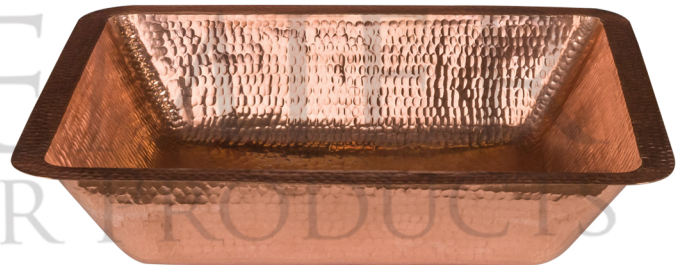

PREMIER
COPPER PRODUCTS

MODEL NUMBER: LREC19PC

- Description: 19" Rectangle Under Counter Hammered Copper Bathroom Sink in Polished Copper
- Outer Dimension: 19" x 16" x 5"
- Inner Dimension: 17" x 14" x 5"
- Rim: 1" Flat Rim
- Drain Opening: 1.5"
- Finish: Polished Copper

CODE/STANDARD COMPLIANCE

* IAPMO/cUPC LISTED

THIS PRODUCT IS HAND CRAFTED, SMALL VARIANCES IN COLOR AND SIZE MAY OCCUR.
DO NOT MAKE ANY INSTALLATION CUTS UNTIL YOU RECEIVE YOUR ITEM(S).