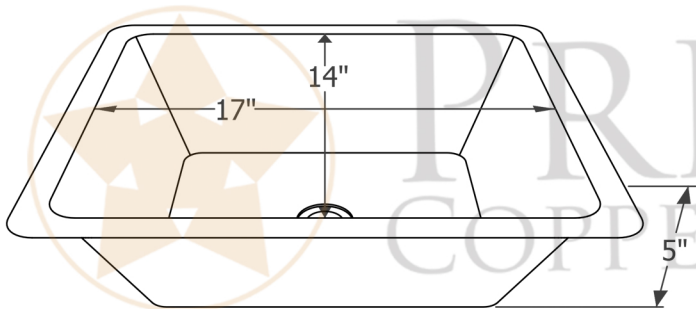

PREMIER
COPPER PRODUCTS

MODEL NUMBER: LREC19PC

- * Description: 19" Rectangle Under Counter Hammered Copper Bathroom Sink in Polished Copper
- * Outer Dimension: 19" x 16" x 5"
- * Inner Dimension: 17" x 14" x 5"
- * Rim: 1" Flat Rim
- * Drain Opening: 1.5"
- * Finish: Polished Copper

CODE/STANDARD COMPLIANCE

* IAPMO/cUPC LISTED

THIS PRODUCT IS HAND CRAFTED, SMALL VARIANCES IN COLOR AND SIZE MAY OCCUR.
DO NOT MAKE ANY INSTALLATION CUTS UNTIL YOU RECEIVE YOUR ITEM(S).