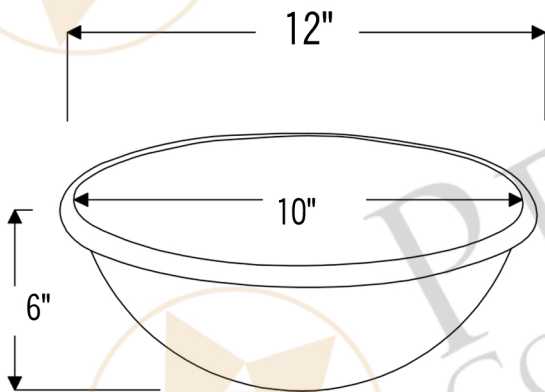

PREMIER
COPPER PRODUCTS

MODEL NUMBER: LR12RDB

- Description: 12" Small Round Self Rimming Hammered Copper Sink
- Outer Dimension: 12" x 5"
- Inner Dimension: 10" x 5"
- Rim: 1"
- Drain Opening: 1.5"
- Finish: Oil Rubbed Bronze

CODE/STANDARD COMPLIANCE

* IAPMO/cUPC LISTED

* ORB: Oil Rubbed Bronze

THIS PRODUCT IS HAND CRAFTED, SMALL VARIANCES IN COLOR AND SIZE MAY OCCUR.
DO NOT MAKE ANY INSTALLATION CUTS UNTIL YOU RECEIVE YOUR ITEM(S).