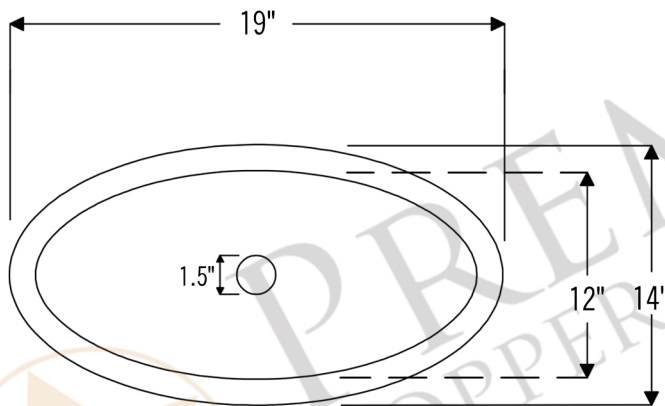

PREMIER
COPPER PRODUCTS

MODEL NUMBER: L019FDB

- Description: Oval Under Counter Hammered Copper Bathroom Sink
- Outer Dimension: 19" x 14" x 6"
- Inner Dimension: 17" x 12" x 6"
- Rim: 1"
- Drain Opening: 1.5"
- Finish: Oil Rubbed Bronze

CODE/STANDARD COMPLIANCE

* IAPMO/cUPC LISTED

* ORB: Oil Rubbed Bronze

THIS PRODUCT IS HAND CRAFTED, SMALL VARIANCES IN COLOR AND SIZE MAY OCCUR.
DO NOT MAKE ANY INSTALLATION CUTS UNTIL YOU RECEIVE YOUR ITEM(S).