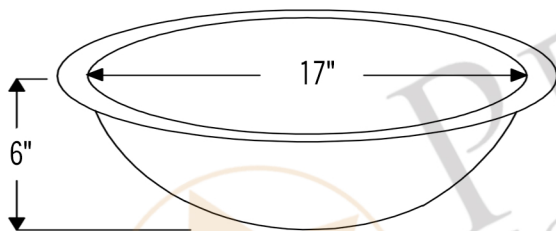

PREMIER
COPPER PRODUCTS

MODEL NUMBER: L019FDB

- Description: Oval Under Counter Hammered Copper Bathroom Sink
- Outer Dimension: 19" x 14" x 6"
- Inner Dimension: 17" x 12" x 6"
- Rim: 1"
- Drain Opening: 1.5"
- Finish: Oil Rubbed Bronze

CODE/STANDARD COMPLIANCE

* IAPMO/cUPC LISTED

* ORB: Oil Rubbed Bronze

THIS PRODUCT IS HAND CRAFTED, SMALL VARIANCES IN COLOR AND SIZE MAY OCCUR.
DO NOT MAKE ANY INSTALLATION CUTS UNTIL YOU RECEIVE YOUR ITEM(S).