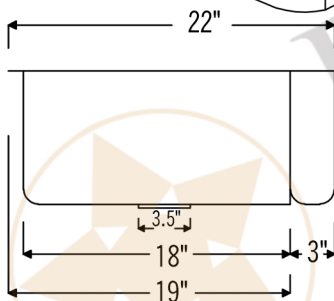

PREMIER
COPPER PRODUCTS

MODEL NUMBER: KASDB33229

- Description: 33" Hammered Copper Kitchen Apron Single Basin Sink
- Outer Dimension: 33" x 22" x 9"
- Inner Dimension: 31" x 19" x 9"
- Rim: Back, Left, Right - 1" / Front - 2"
- Drain Opening: 3.5"
- Finish: Oil Rubbed Bronze

CODE/STANDARD COMPLIANCE

* IAPMO/cUPC LISTED

* ORB: Oil Rubbed Bronze

THIS PRODUCT IS HAND CRAFTED, SMALL VARIANCES IN COLOR AND SIZE MAY OCCUR.
DO NOT MAKE ANY INSTALLATION CUTS UNTIL YOU RECEIVE YOUR ITEM(S).