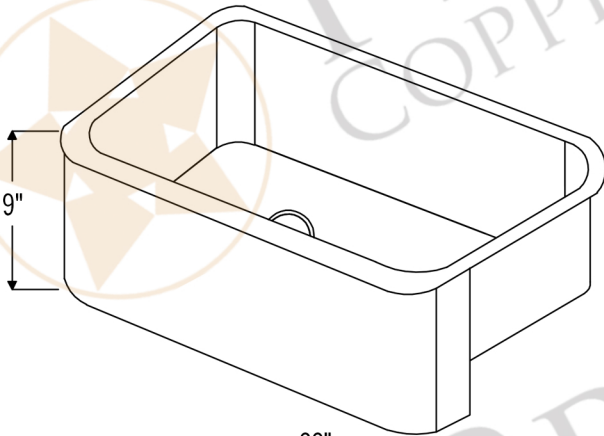

PREMIER
COPPER PRODUCTS

MODEL NUMBER: KASDB33229

- * Description: 33" Hammered Copper Kitchen Apron Single Basin Sink
- * Outer Dimension: 33" x 22" x 9"
- * Inner Dimension: 31" x 19" x 9"
- * Rim: Back, Left, Right - 1" / Front - 2"
- * Drain Opening: 3.5"
- * Finish: Oil Rubbed Bronze

CODE/STANDARD COMPLIANCE

* IAPMO/cUPC LISTED

* ORB: Oil Rubbed Bronze

THIS PRODUCT IS HAND CRAFTED, SMALL VARIANCES IN COLOR AND SIZE MAY OCCUR.
DO NOT MAKE ANY INSTALLATION CUTS UNTIL YOU RECEIVE YOUR ITEM(S).