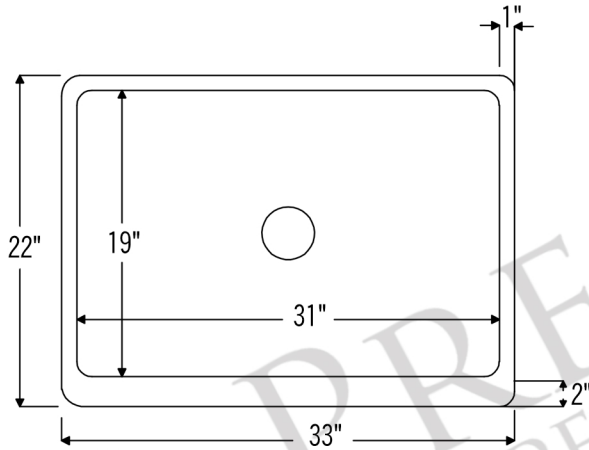

PREMIER
COPPER PRODUCTS

MODEL NUMBER: KASDB33229

- Description: 33" Hammered Copper Kitchen Apron Single Basin Sink
- Outer Dimension: 33" x 22" x 9"
- Inner Dimension: 31" x 19" x 9"
- Rim: Back, Left, Right - 1" / Front - 2"
- Drain Opening: 3.5"
- Finish: Oil Rubbed Bronze

CODE/STANDARD COMPLIANCE

* IAPMO/cUPC LISTED

* ORB: Oil Rubbed Bronze

THIS PRODUCT IS HAND CRAFTED, SMALL VARIANCES IN COLOR AND SIZE MAY OCCUR.
DO NOT MAKE ANY INSTALLATION CUTS UNTIL YOU RECEIVE YOUR ITEM(S).