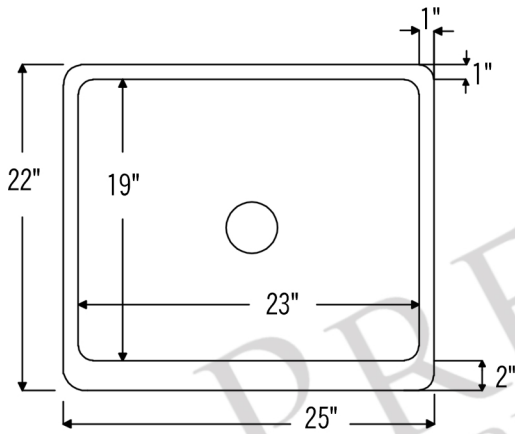

PREMIER
COPPER PRODUCTS

MODEL NUMBER: KASDB25229

- Description: 25" Hammered Copper Kitchen Apron Single Basin Sink
- Outer Dimension: 25" x 22" x 9"
- Inner Dimension: 23" x 19" x 9"
- Rim: Back, Left, Right - 1" / Front - 2"
- Drain Opening: 3.5"
- Finish: Oil Rubbed Bronze

CODE/STANDARD COMPLIANCE

* IAPMO/cUPC LISTED

* ORB: Oil Rubbed Bronze

THIS PRODUCT IS HAND CRAFTED, SMALL VARIANCES IN COLOR AND SIZE MAY OCCUR.
DO NOT MAKE ANY INSTALLATION CUTS UNTIL YOU RECEIVE YOUR ITEM(S).