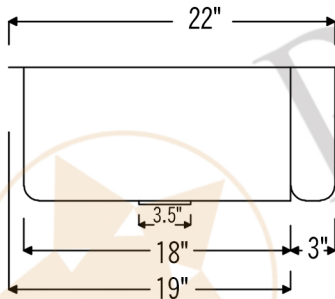

PREMIER
COPPER PRODUCTS

MODEL NUMBER: KASDB25229

- Description: 25" Hammered Copper Kitchen Apron Single Basin Sink
- Outer Dimension: 25" x 22" x 9"
- Inner Dimension: 23" x 19" x 9"
- Rim: Back, Left, Right - 1" / Front - 2"
- Drain Opening: 3.5"
- Finish: Oil Rubbed Bronze

CODE/STANDARD COMPLIANCE

* IAPMO/cUPC LISTED

* ORB: Oil Rubbed Bronze

THIS PRODUCT IS HAND CRAFTED, SMALL VARIANCES IN COLOR AND SIZE MAY OCCUR.
DO NOT MAKE ANY INSTALLATION CUTS UNTIL YOU RECEIVE YOUR ITEM(S).