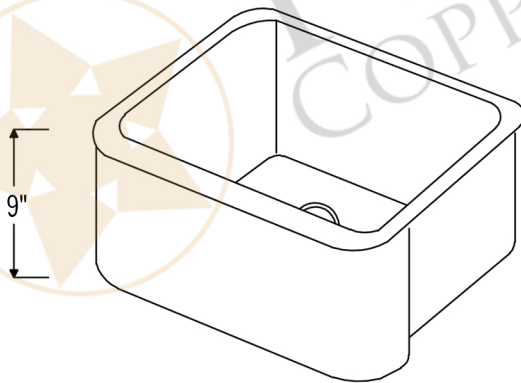

PREMIER
COPPER PRODUCTS

MODEL NUMBER: KASDB25229

- Description: 25" Hammered Copper Kitchen Apron Single Basin Sink
- Outer Dimension: 25" x 22" x 9"
- Inner Dimension: 23" x 19" x 9"
- Rim: Back, Left, Right - 1" / Front - 2"
- Drain Opening: 3.5"
- Finish: Oil Rubbed Bronze

CODE/STANDARD COMPLIANCE

* IAPMO/cUPC LISTED

* ORB: Oil Rubbed Bronze

THIS PRODUCT IS HAND CRAFTED, SMALL VARIANCES IN COLOR AND SIZE MAY OCCUR.
DO NOT MAKE ANY INSTALLATION CUTS UNTIL YOU RECEIVE YOUR ITEM(S).