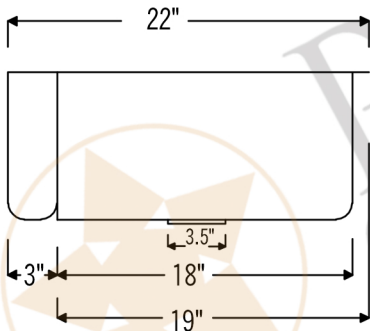

PREMIER
COPPER PRODUCTS

MODEL NUMBER: KA60DB33229S

- Description: 33" Hammered Copper Kitchen Apron 60/40 Double Basin Sink w/ Scroll Design
- Outer Dimension: 33" x 22" x 9"
- Inner Dimension: L: 17.5" x 19" x 9" / R: 12.5" x 19" x 9"
- Rim: Back, Left, Right - 1" / Front - 2"
- Divider: 1" Wide (Optimized)
- Drain Opening: 3.5"
- Gauge: 14
- Finish: Oil Rubbed Bronze

CODE/STANDARD COMPLIANCE

* IAPMO/cUPC LISTED

THIS PRODUCT IS HAND CRAFTED, SMALL VARIANCES IN COLOR AND SIZE MAY OCCUR.
DO NOT MAKE ANY INSTALLATION CUTS UNTIL YOU RECEIVE YOUR ITEM(S).