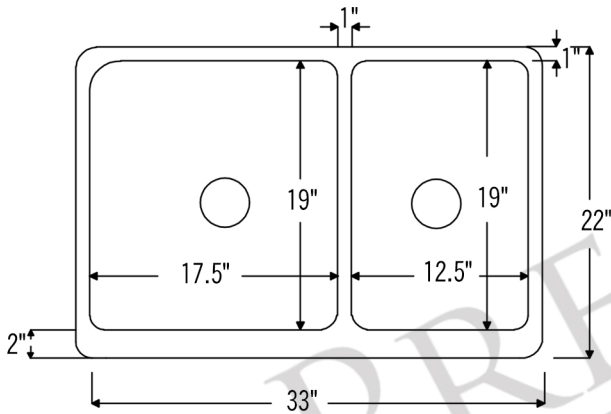

PREMIER  
COPPER PRODUCTS

MODEL NUMBER: KA60DB33229S

- \* Description: 33" Hammered Copper Kitchen Apron 60/40 Double Basin Sink w/ Scroll Design
- \* Outer Dimension: 33" x 22" x 9"
- \* Inner Dimension: L: 17.5" x 19" x 9" / R: 12.5" x 19" x 9"
- \* Rim: Back, Left, Right - 1" / Front - 2"
- \* Divider: 1" Wide (Optimized)
- \* Drain Opening: 3.5"
- \* Gauge: 14
- \* Finish: Oil Rubbed Bronze

CODE/STANDARD COMPLIANCE

\* IAPMO/cUPC LISTED

THIS PRODUCT IS HAND CRAFTED, SMALL VARIANCES IN COLOR AND SIZE MAY OCCUR.  
DO NOT MAKE ANY INSTALLATION CUTS UNTIL YOU RECEIVE YOUR ITEM(S).