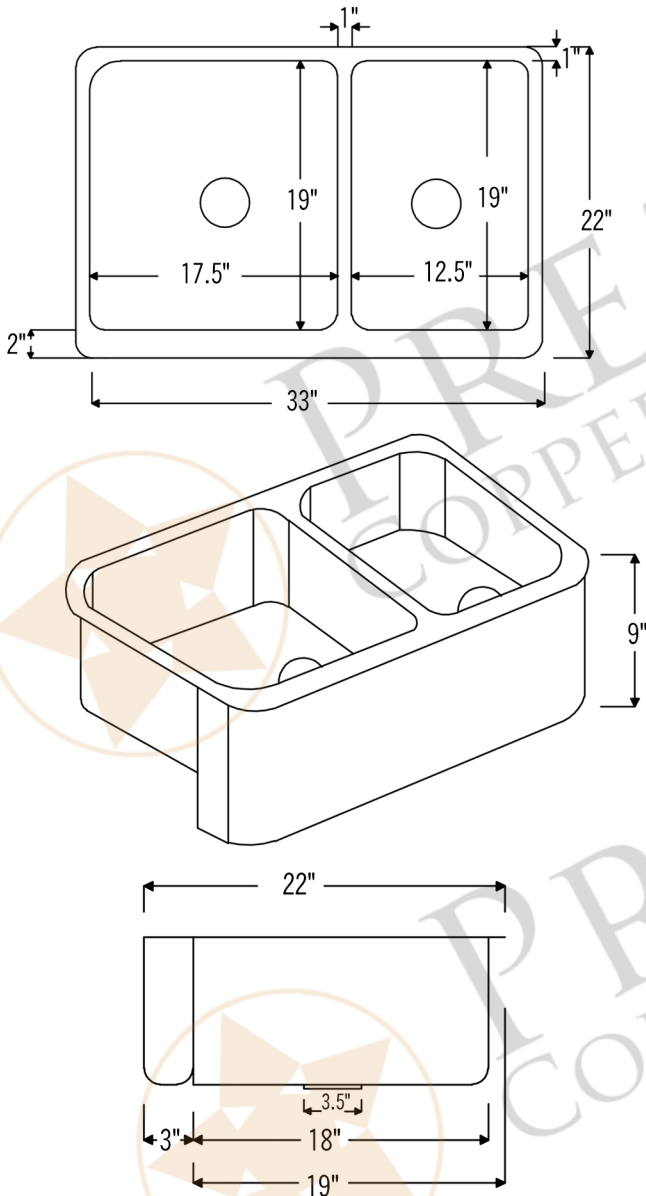

PREMIER
COPPER PRODUCTS

MODEL NUMBER: KA60DB33229

- * Description: 33" Hammered Copper Kitchen Apron 60/40 Double Basin Sink
- * Outer Dimension: 33" x 22" x 9"
- * Inner Dimension: L: 17.5" x 19" x 9" / R: 12.5" x 19" x 9"
- * Rim: Back, Left, Right - 1" / Front - 2"
- * Divider: 1" Wide (Optimized)
- * Drain Opening: 3.5"
- * Gauge: 14
- * Finish: Oil Rubbed Bronze

CODE/STANDARD COMPLIANCE

* IAPMO/cUPC LISTED

* ORB: Oil Rubbed Bronze

THIS PRODUCT IS HAND CRAFTED, SMALL VARIANCES IN COLOR AND SIZE MAY OCCUR.
DO NOT MAKE ANY INSTALLATION CUTS UNTIL YOU RECEIVE YOUR ITEM(S).