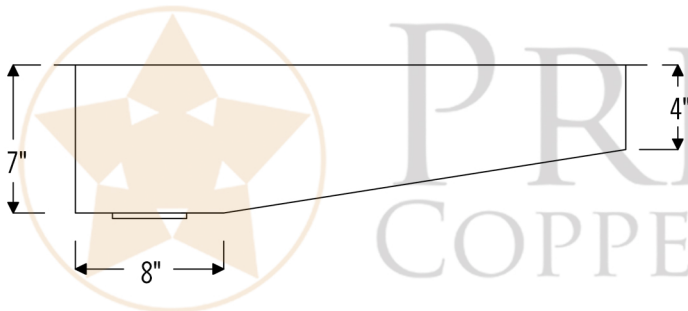

PREMIER
COPPER PRODUCTS

MODEL NUMBER: BRECSL28DB3

- Description: 28" Rectangle Hammered Copper Slanted Bar/Prep Sink with 3.5" Drain Opening
- Outer Dimension: 28" x 11" x 7"
- Inner Dimension: 26" x 9"
- Height (Short Side): 4"
- Gauge: 14
- Rim: 1"
- Drain Opening: 3.5"
- Finish: Oil Rubbed Bronze | Living Copper

CODE/STANDARD COMPLIANCE
* IAPMO/cUPC LISTED

THIS PRODUCT IS HAND CRAFTED, SMALL VARIANCES IN COLOR AND SIZE MAY OCCUR.
DO NOT MAKE ANY INSTALLATION CUTS UNTIL YOU RECEIVE YOUR ITEM(S).