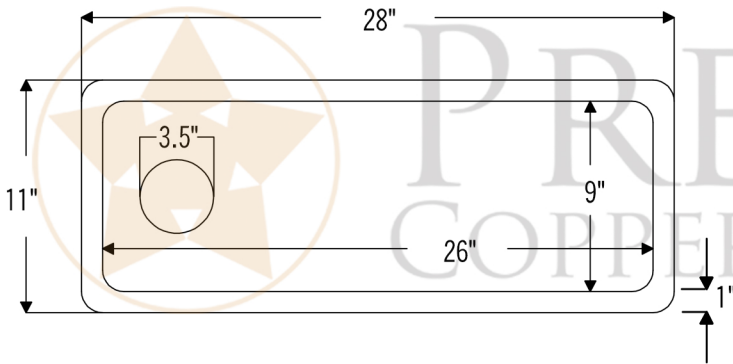

PREMIER
COPPER PRODUCTS

MODEL NUMBER: BRECSL28DB3

- * Description: 28" Rectangle Hammered Copper Slanted Bar/Prep Sink with 3.5" Drain Opening
- * Outer Dimension: 28" x 11" x 7"
- * Inner Dimension: 26" x 9"
- * Height (Short Side): 4"
- * Gauge: 14
- * Rim: 1"
- * Drain Opening: 3.5"
- * Finish: Oil Rubbed Bronze | Living Copper

CODE/STANDARD COMPLIANCE
* IAPMO/cUPC LISTED

THIS PRODUCT IS HAND CRAFTED, SMALL VARIANCES IN COLOR AND SIZE MAY OCCUR.
DO NOT MAKE ANY INSTALLATION CUTS UNTIL YOU RECEIVE YOUR ITEM(S).