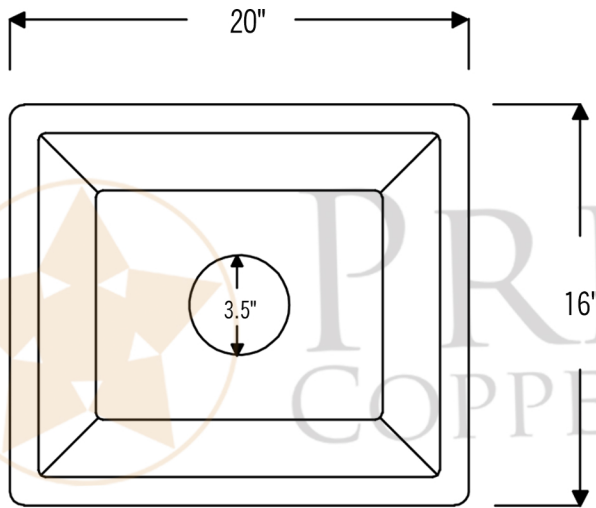

PREMIER
COPPER PRODUCTS

MODEL NUMBER: BREC20EN

- Description: 20" Hammered Copper Kitchen/Bar/Prep Single Basin Sink in Nickel
- Outer Dimension: 20" x 16" x 8"
- Inner Dimension: 18" x 14" x 8"
- Rim: 1"
- Drain Opening: 3.5"
- Finish: Nickel

CODE/STANDARD COMPLIANCE

* IAPMO/cUPC LISTED

THIS PRODUCTS IS HAND CRAFTED, SMALL VARIANCES IN COLOR AND SIZE MAY OCCUR.
DO NOT MAKE ANY INSTALLATION CUTS UNTIL YOU RECEIVE YOUR ITEM(S).