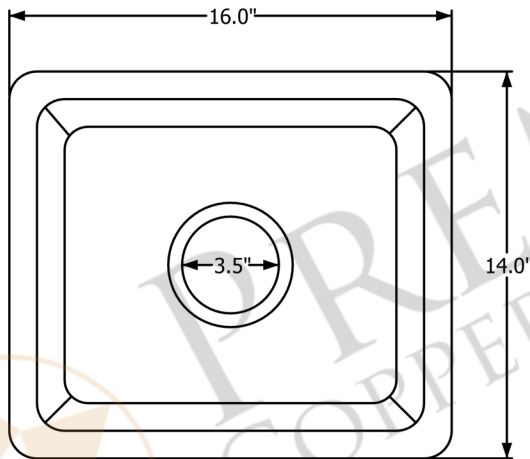

PREMIER
COPPER PRODUCTS

MODEL NUMBER: BREC16DB

- Description: 16" Gourmet Rectangular Hammered Copper Bar/Prep Sink
- Outer Dimension: 16" x 14" x 8"
- Inner Dimension: 14" x 12" x 8"
- Rim: 1"
- Drain Opening: 3.5"
- Finish: Oil Rubbed Bronze

CODE/STANDARD COMPLIANCE

* IAPMO/cUPC LISTED

* ORB: Oil Rubbed Bronze

THIS PRODUCT IS HAND CRAFTED, SMALL VARIANCES IN COLOR AND SIZE MAY OCCUR.
DO NOT MAKE ANY INSTALLATION CUTS UNTIL YOU RECEIVE YOUR ITEM(S).