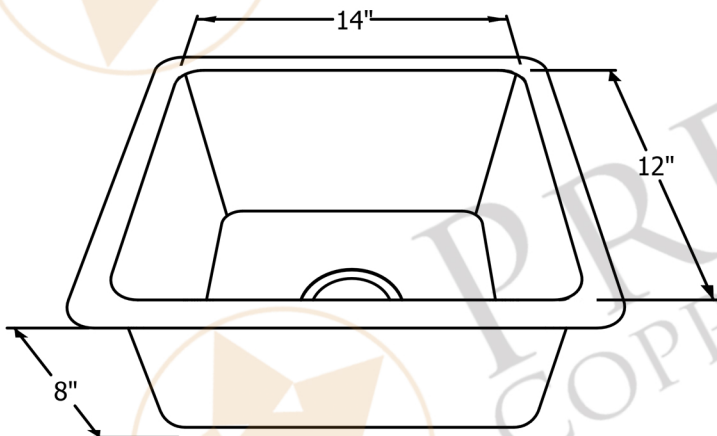

PREMIER
COPPER PRODUCTS

MODEL NUMBER: BREC16DB

- Description: 16" Gourmet Rectangular Hammered Copper Bar/Prep Sink
- Outer Dimension: 16" x 14" x 8"
- Inner Dimension: 14" x 12" x 8"
- Rim: 1"
- Drain Opening: 3.5"
- Finish: Oil Rubbed Bronze

CODE/STANDARD COMPLIANCE

* IAPMO/cUPC LISTED

* ORB: Oil Rubbed Bronze

THIS PRODUCT IS HAND CRAFTED, SMALL VARIANCES IN COLOR AND SIZE MAY OCCUR.
DO NOT MAKE ANY INSTALLATION CUTS UNTIL YOU RECEIVE YOUR ITEM(S).