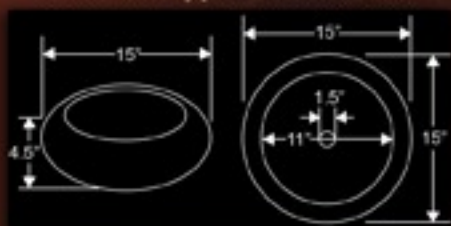

Color: Oil Rubbed Bronze

Installation Type: Above Counter

PVSHLL17

FREE FORM HAND FORGED
OLD WORLD COPPER VESSEL SINK

OD: 17" X 15" X 6"
Drain Size: 1.5" w/o Overflow
Color: Oil Rubbed Bronze
Installation Type: Above Counter

PVSOI5

SQUARE HAND FORGED OLD
WORLD COPPER VESSEL SINK

OD: 15" X 15" X 6"
Drain Size: 1.5" w/o Overflow
Color: Oil Rubbed Bronze
Installation Type: Above Counter

PVRDW15

PREMIUM 15" BLOOMING VESSEL
HAMMERED COPPER SINK

OD: 15" X 4.5"
ID: 11" X 4.5"
Drain Size: 1.5" w/o Overflow
Color: Oil Rubbed Bronze
Gauge: 17 Gauge
Installation Type: Above Counter

PVRDW18

PREMIUM 18" BLOOMING VESSEL
HAMMERED COPPER SINK

OD: 18" X 4.5"
ID: 13" X 4.5"
Drain Size: 1.5" w/o Overflow
Color: Oil Rubbed Bronze
Gauge: 17 Gauge
Installation Type: Above Counter