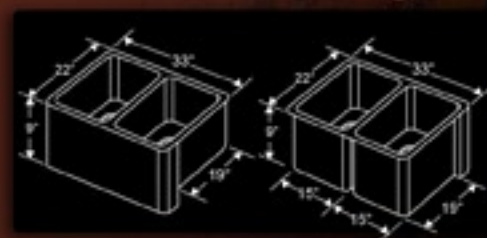

KA50DB33229S

33" COPPER HAMMERED KITCHEN APRON 50/50 DOUBLE BASIN SINK W/ SCROLL DESIGN

OD: 33" X 22" X 9"

ID: LEFT: 15" X 19" X 9"; RIGHT: 15" X 19" X 9"

Drain Size: 3.5" Standard

Color: Oil Rubbed Bronze

Gauge: 14 Gauge

Installation Type: Under Counter or Self Rimming

Bath Tubs

BTN67DB

67" HAMMERED COPPER DOUBLE SLIPPER BATH TUB WITH SCROLL BASE AND NICKEL INLAY

OD: 67" X 32" X 32"
Drain Size: 2" Center
Color: Oil Rubbed Bronze
Gauge: 16 Gauge
Installation Type: Surface Mount