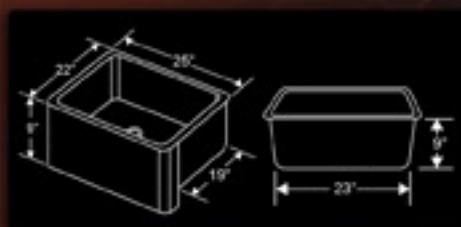

KASDB25229

25" COPPER HAMMERED KITCHEN APRON SINGLE BASIN SINK

OD: 25" X 22" X 9"

ID: 23" X 19" X 9"

Drain Size: 3.5" Standard

Color: Oil Rubbed Bronze

Gauge: 14 Gauge

Installation Type: Under Counter or Self Rimming

KASDB30229S

30" COPPER HAMMERED KITCHEN APRON SINGLE BASIN SINK WITH SCROLL

OD: 30" X 22" X 9"

ID: 28" X 19" X 9"

Drain Size: 3.5" Standard

Color: Oil Rubbed Bronze

Gauge: 14 Gauge

Installation Type: Under Counter or Self Rimming