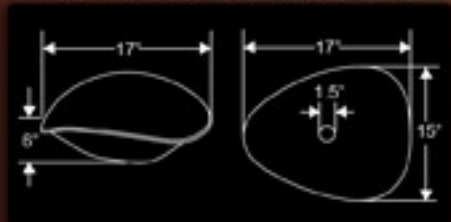

OD: 20" X 15" X 5"

Drain Size: 1.5" w/o Overflow

Color: Oil Rubbed Bronze

Installation Type: Above Counter

PVREC17

RECTANGLE HAND FORGED OLD WORLD COPPER VESSEL SINK

OD: 17" X 13" X 5"

Drain Size: 1.5" w/o Overflow

Color: Oil Rubbed Bronze

Installation Type: Above Counter

PVSHLL17

FREE FORM HAND FORGED
OLD WORLD COPPER VESSEL SINK

OD: 17" X 15" X 6"
Drain Size: 1.5" w/o Overflow
Color: Oil Rubbed Bronze
Installation Type: Above Counter

PVSOI5

SQUARE HAND FORGED OLD
WORLD COPPER VESSEL SINK

OD: 15" X 15" X 6"
Drain Size: 1.5" w/o Overflow
Color: Oil Rubbed Bronze
Installation Type: Above Counter

PVRDW15

PREMIUM 15" BLOOMING VESSEL
HAMMERED COPPER SINK

OD: 15" X 4.5"
ID: 11" X 4.5"
Drain Size: 1.5" w/o Overflow
Color: Oil Rubbed Bronze
Gauge: 17 Gauge
Installation Type: Above Counter

PVRDW18

PREMIUM 18" BLOOMING VESSEL
HAMMERED COPPER SINK

OD: 18" X 4.5"
ID: 13" X 4.5"
Drain Size: 1.5" w/o Overflow
Color: Oil Rubbed Bronze
Gauge: 17 Gauge
Installation Type: Above Counter