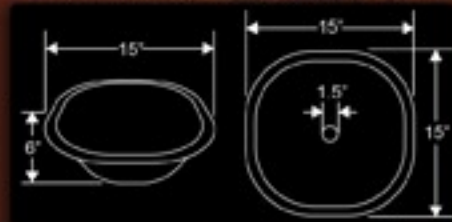

OD: 20" X 15" X 5"

Drain Size: 1.5" w/o Overflow

Color: Oil Rubbed Bronze

Installation Type: Above Counter

PVREC17

RECTANGLE HAND FORGED OLD WORLD COPPER VESSEL SINK

OD: 17" X 13" X 5"

Drain Size: 1.5" w/o Overflow

Color: Oil Rubbed Bronze

Installation Type: Above Counter

PVSHLL17

FREE FORM HAND FORGED
OLD WORLD COPPER VESSEL SINK

OD: 17" X 15" X 6"
Drain Size: 1.5" w/o Overflow
Color: Oil Rubbed Bronze
Installation Type: Above Counter

PVSOI5

SQUARE HAND FORGED OLD
WORLD COPPER VESSEL SINK

OD: 15" X 15" X 6"
Drain Size: 1.5" w/o Overflow
Color: Oil Rubbed Bronze
Installation Type: Above Counter

PVRDW15

PREMIUM 15" BLOOMING VESSEL
HAMMERED COPPER SINK

OD: 15" X 4.5"
ID: 11" X 4.5"
Drain Size: 1.5" w/o Overflow
Color: Oil Rubbed Bronze
Gauge: 17 Gauge
Installation Type: Above Counter

PVRDW18

PREMIUM 18" BLOOMING VESSEL
HAMMERED COPPER SINK

OD: 18" X 4.5"
ID: 13" X 4.5"
Drain Size: 1.5" w/o Overflow
Color: Oil Rubbed Bronze
Gauge: 17 Gauge
Installation Type: Above Counter