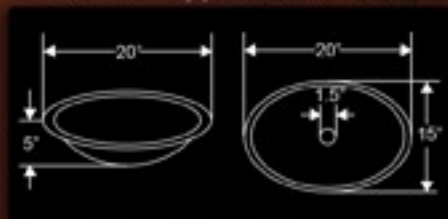

PV16RDB

ROUND HAND FORGED OLD WORLD COPPER VESSEL SINK

OD: 16" X 16" X 5"

Drain Size: 1.5" w/o Overflow

Color: Oil Rubbed Bronze

Installation Type: Above Counter

PVOVAL20

OVAL HAND FORGED OLD WORLD COPPER VESSEL SINK

OD: 20" X 15" X 5"

Drain Size: 1.5" w/o Overflow

Color: Oil Rubbed Bronze

Installation Type: Above Counter

PVREC17

RECTANGLE HAND FORGED OLD WORLD COPPER VESSEL SINK

OD: 17" X 13" X 5"

Drain Size: 1.5" w/o Overflow