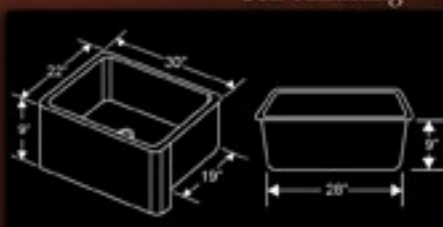

KASDB30229S

30" COPPER HAMMERED KITCHEN APRON SINGLE BASIN SINK WITH SCROLL

OD: 30" X 22" X 9"

ID: 28" X 19" X 9"

Drain Size: 3.5" Standard

Color: Oil Rubbed Bronze

Gauge: 14 Gauge

Installation Type: Under Counter or Self Rimming

KA50DB33229S

33" COPPER HAMMERED KITCHEN APRON 50/50 DOUBLE BASIN SINK W/ SCROLL DESIGN

OD: 33" X 22" X 9"

ID: LEFT: 15" X 19" X 9"; RIGHT: 15" X 19" X 9"

Drain Size: 3.5" Standard

Color: Oil Rubbed Bronze