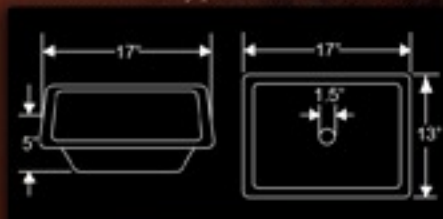

PV16RDB

ROUND HAND FORGED OLD WORLD COPPER VESSEL SINK

OD: 16" X 16" X 5"

Drain Size: 1.5" w/o Overflow

Color: Oil Rubbed Bronze

Installation Type: Above Counter

PVOVAL20

OVAL HAND FORGED OLD WORLD COPPER VESSEL SINK

OD: 20" X 15" X 5"

Drain Size: 1.5" w/o Overflow

Color: Oil Rubbed Bronze

Installation Type: Above Counter

PVREC17

RECTANGLE HAND FORGED OLD WORLD COPPER VESSEL SINK

OD: 17" X 13" X 5"

Drain Size: 1.5" w/o Overflow

Color: Oil Rubbed Bronze

Installation Type: Above Counter

PVSHLL17

FREE FORM HAND FORGED
OLD WORLD COPPER VESSEL SINK

OD: 17" X 15" X 6"
Drain Size: 1.5" w/o Overflow
Color: Oil Rubbed Bronze
Installation Type: Above Counter