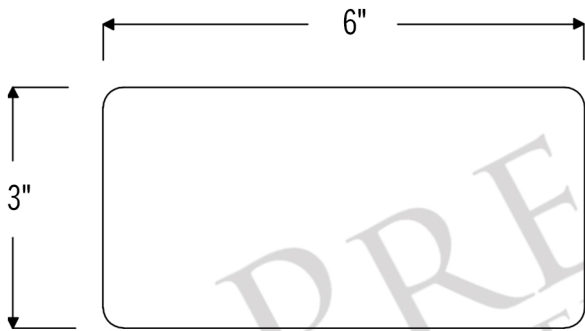

PREMIER
COPPER PRODUCTS

MODEL NUMBER: T36DBH

Description: 3" x 6" Hammered Copper Tile

Dimensions: 3" x 6"

Finish: Oil Rubbed Bronze

THIS PRODUCT IS HAND CRAFTED, SMALL VARIANCES IN COLOR AND SIZE MAY OCCUR.
PREMIER COPPER PRODUCTS DOES NOT SUGGEST CUTTING THE TILES.