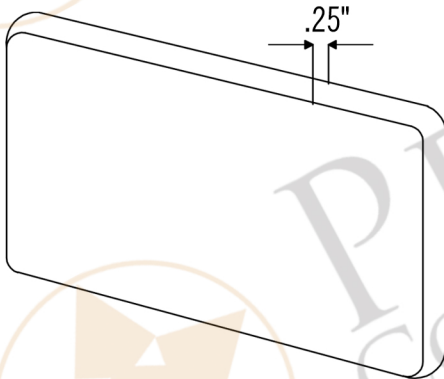

PREMIER
COPPER PRODUCTS

MODEL NUMBER: T36DBH

Description: 3" x 6" Hammered Copper Tile

Dimensions: 3" x 6"

Finish: Oil Rubbed Bronze

THIS PRODUCT IS HAND CRAFTED, SMALL VARIANCES IN COLOR AND SIZE MAY OCCUR.
PREMIER COPPER PRODUCTS DOES NOT SUGGEST CUTTING THE TILES.