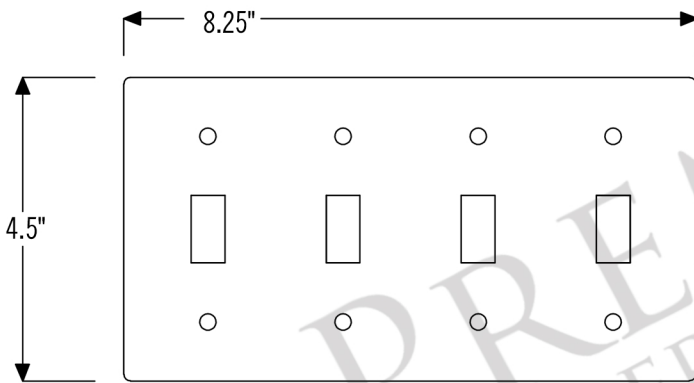

PREMIER  
COPPER PRODUCTS

MODEL NUMBER: ST4

- \* Description: Copper Switch Plate Quadruple Toggle Switch Cover
- \* Outer Dimension: 8.25" x 4.5"
- \* Finish: Oil Rubbed Bronze

THIS PRODUCT IS HAND CRAFTED, SMALL VARIANCES IN COLOR AND SIZE MAY OCCUR.