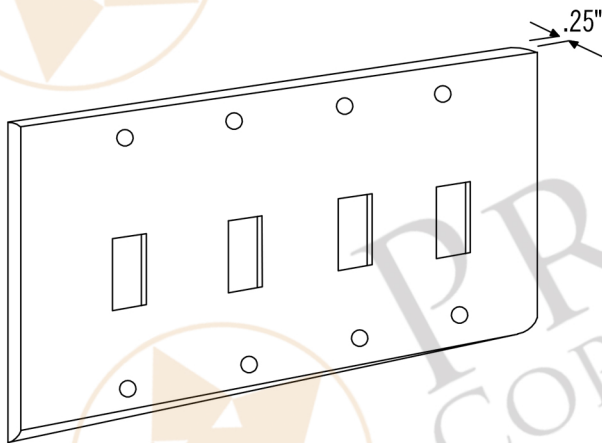

PREMIER  
COPPER PRODUCTS

MODEL NUMBER: ST4

- \* Description: Copper Switch Plate Quadruple Toggle Switch Cover
- \* Outer Dimension: 8.25" x 4.5"
- \* Finish: Oil Rubbed Bronze

THIS PRODUCT IS HAND CRAFTED, SMALL VARIANCES IN COLOR AND SIZE MAY OCCUR.