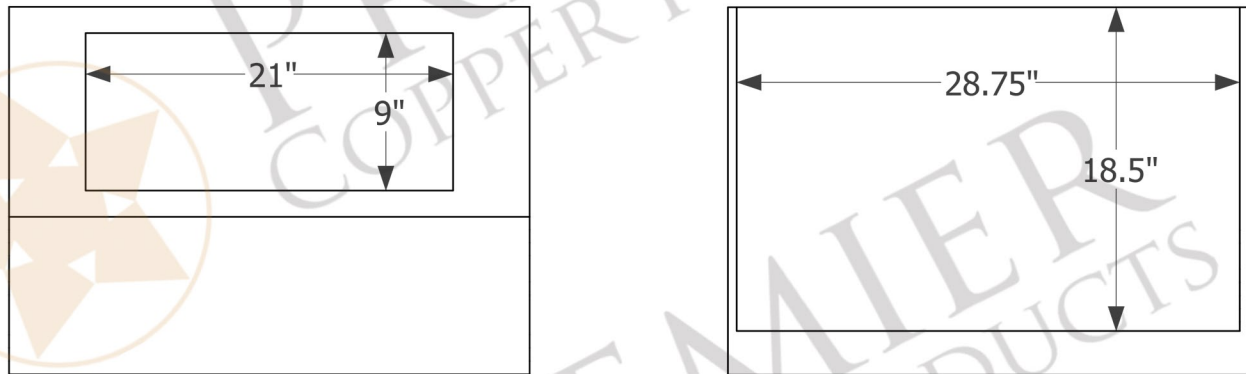

MODEL NUMBER: HV-UC30217DB-C2030BPSB

- * Description: Hand Hammered Copper Under Cabinet Range Hood with 735 CFM Slim Baffle Filters
- * Outer Dimensions: 29.75" X 21" X 7.5"
- * Top Dimensions: 29.75" X 12"
- * Bottom Dimensions: 29.75" X 21"
- * Bottom Opening Dimensions: 28.75" x 18.5"
- * Finish: Oil Rubbed Bronze
- * Skirt Height: 6.5"
- * Top Opening: 21" x 9"

THIS PRODUCTS IS HAND CRAFTED, SMALL VARIANCES IN COLOR AND SIZE MAY OCCUR.
DO NOT MAKE ANY INSTALLATION CUTS UNTIL YOU RECEIVE YOUR ITEM(S).

- * Description: Hand Hammered Copper Under Cabinet Range Hood with 735 CFM Slim Baffle Filters
- * Insert Model: C2030BPSB
- * Insert Description: 735 CFM, 1.5 - 4.6 Sones, Variable Controls, Dual Centrifugal Blowers, Slim Baffle Filters
- * Insert Duct: Single 7" Round Vent Opening
- * Insert Lighting: Two Dimmable LED Lights Included
- * Insert Finish: Stainless Steel

Industry leading, seven year in home, limited warranty on insert.

Please visit ImperialHoods.com to view the details of their warranty in full.

All dimensions on inserts are (+/-) 1/8" and are subject to change. Drawings are not to scale.