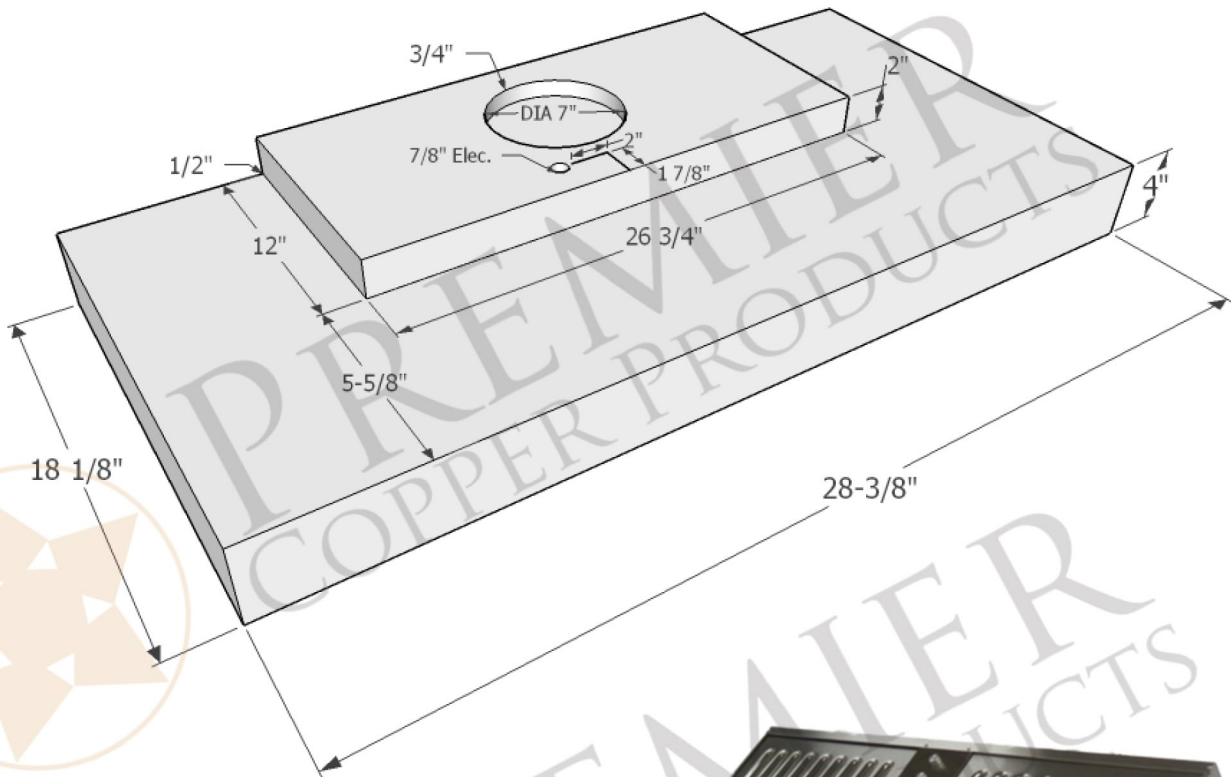

MODEL NUMBER: HV-UC30217DB-C2030BPSB

- * Description: Hand Hammered Copper Under Cabinet Range Hood with 735 CFM Slim Baffle Filters
- * Outer Dimensions: 29.75" X 21" X 7.5"
- * Top Dimensions: 29.75" X 12"
- * Bottom Dimensions: 29.75" X 21"
- * Bottom Opening Dimensions: 28.75" x 18.5"
- * Finish: Oil Rubbed Bronze
- * Skirt Height: 6.5"
- * Top Opening: 21" x 9"

THIS PRODUCTS IS HAND CRAFTED, SMALL VARIANCES IN COLOR AND SIZE MAY OCCUR.
DO NOT MAKE ANY INSTALLATION CUTS UNTIL YOU RECEIVE YOUR ITEM(S).

- * Description: Hand Hammered Copper Under Cabinet Range Hood with 735 CFM Slim Baffle Filters
- * Insert Model: C2030BPSB
- * Insert Description: 735 CFM, 1.5 - 4.6 Sones, Variable Controls, Dual Centrifugal Blowers, Slim Baffle Filters
- * Insert Duct: Single 7" Round Vent Opening
- * Insert Lighting: Two Dimmable LED Lights Included
- * Insert Finish: Stainless Steel

Industry leading, seven year in home, limited warranty on insert.

Please visit ImperialHoods.com to view the details of their warranty in full.

All dimensions on inserts are (+/-) 1/8" and are subject to change. Drawings are not to scale.