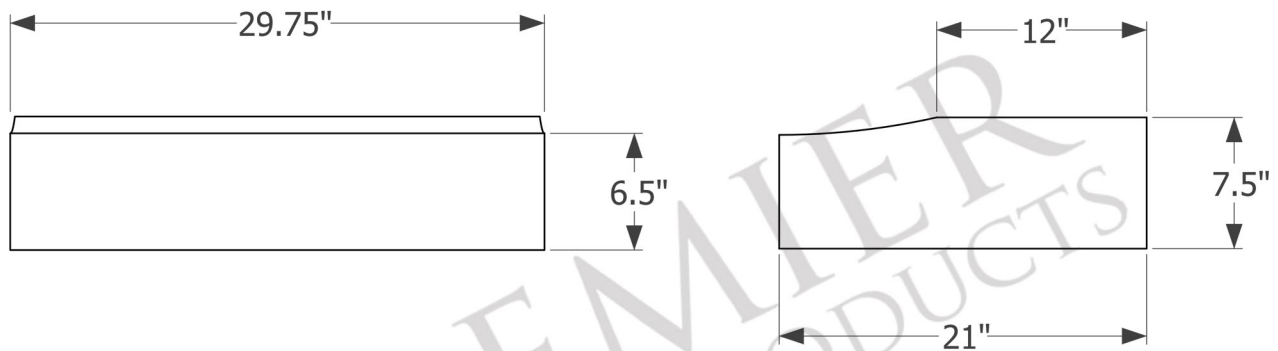

MODEL NUMBER: HV-UC30217DB-C2030BPSB

- * Description: Hand Hammered Copper Under Cabinet Range Hood with 735 CFM Slim Baffle Filters
- * Outer Dimensions: 29.75" X 21" X 7.5"
- * Top Dimensions: 29.75" X 12"
- * Bottom Dimensions: 29.75" X 21"
- * Bottom Opening Dimensions: 28.75" x 18.5"
- * Finish: Oil Rubbed Bronze
- * Skirt Height: 6.5"
- * Top Opening: 21" x 9"

THIS PRODUCTS IS HAND CRAFTED, SMALL VARIANCES IN COLOR AND SIZE MAY OCCUR.
DO NOT MAKE ANY INSTALLATION CUTS UNTIL YOU RECEIVE YOUR ITEM(S).

- * Description: Hand Hammered Copper Under Cabinet Range Hood with 735 CFM Slim Baffle Filters
- * Insert Model: C2030BPSB
- * Insert Description: 735 CFM, 1.5 - 4.6 Sones, Variable Controls, Dual Centrifugal Blowers, Slim Baffle Filters
- * Insert Duct: Single 7" Round Vent Opening
- * Insert Lighting: Two Dimmable LED Lights Included
- * Insert Finish: Stainless Steel

Industry leading, seven year in home, limited warranty on insert.

Please visit ImperialHoods.com to view the details of their warranty in full.

All dimensions on inserts are (+/-) 1/8" and are subject to change. Drawings are not to scale.