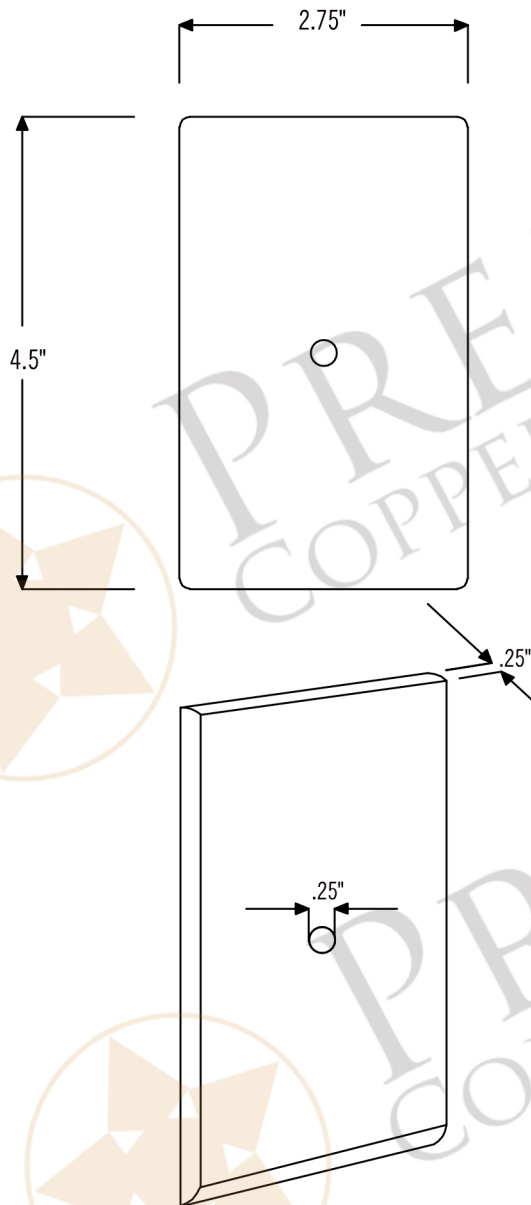

PREMIER
COPPER PRODUCTS

MODEL NUMBER: SB2

- * Description: Blank Hand Hammered Copper Switch Plate Cover - 1 Hole (Center)
- * Outer Dimension: 2.75" x 4.5"
- * Finish: Oil Rubbed Bronze

THIS PRODUCT IS HAND CRAFTED, SMALL VARIANCES IN COLOR AND SIZE MAY OCCUR.