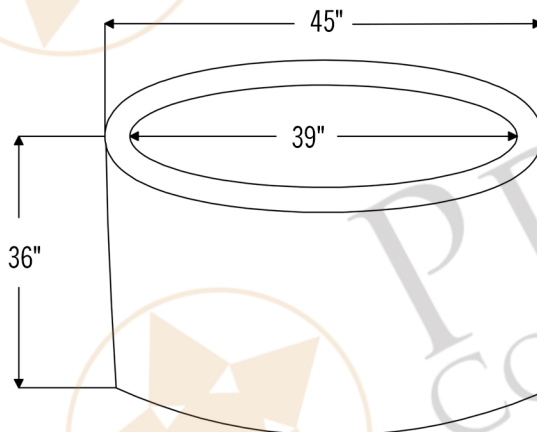

PREMIER
COPPER PRODUCTS

MODEL NUMBER: BTR45DB

- Description: Japanese Style Soaking hand Hammered Copper Bathtub - Double Wall
- Outer Dimension: 45" x 36"
- Inner Dimension: 39" x 36" with 18" x 14" x 12" Built in Copper Bench
- Tub Floor Height: 2.5" - 3" from ground
- Drain Opening: 2"
- Finish: Oil Rubbed Bronze

CODE/STANDARD COMPLIANCE

* IAPMO/UPC LISTED

THIS PRODUCT IS HAND CRAFTED, SMALL VARIANCES IN COLOR AND SIZE MAY OCCUR.
DO NOT MAKE ANY INSTALLATION CUTS UNTIL YOU RECEIVE YOUR ITEM(S).