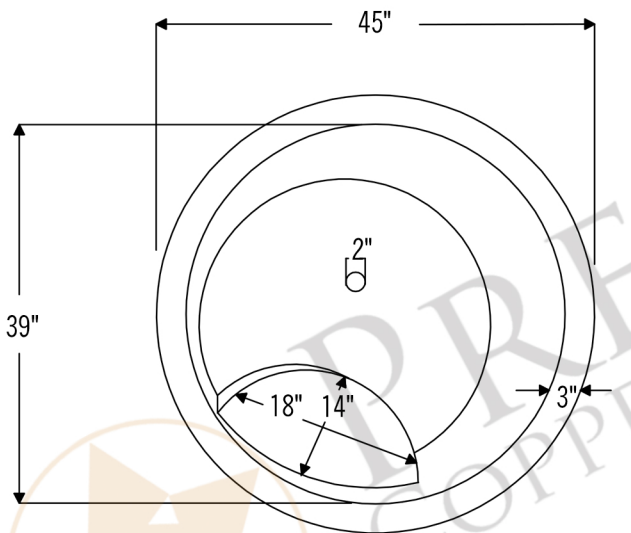

PREMIER
COPPER PRODUCTS

MODEL NUMBER: BTR45DB

- * Description: Japanese Style Soaking hand Hammered Copper Bathtub - Double Wall
- * Outer Dimension: 45" x 36"
- * Inner Dimension: 39" x 36" with 18" x 14" x 12" Built in Copper Bench
- * Tub Floor Height: 2.5" - 3" from ground
- * Drain Opening: 2"
- * Finish: Oil Rubbed Bronze

CODE/STANDARD COMPLIANCE

* IAPMO/UPC LISTED

THIS PRODUCT IS HAND CRAFTED, SMALL VARIANCES IN COLOR AND SIZE MAY OCCUR.
DO NOT MAKE ANY INSTALLATION CUTS UNTIL YOU RECEIVE YOUR ITEM(S).