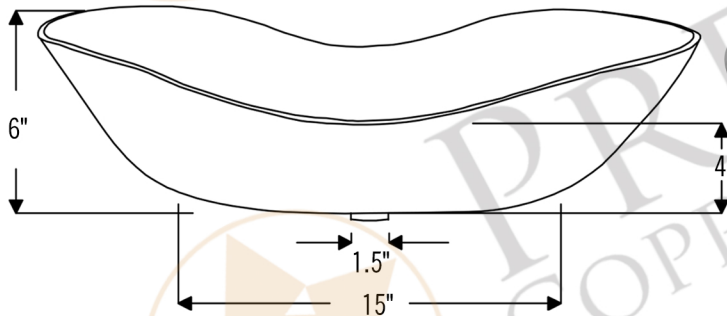

PREMIER
COPPER PRODUCTS

CODE/STANDARD COMPLIANCE

* IAPMO/cUPC LISTED

MODEL NUMBER: TFBVT23EN

DESCRIPTION: Terra Firma 23" Bath Tub Vessel Sink

OUTER DIMENSION: 23" x 12" x 6"

BOTTOM SINK FLOOR DIMENSION: 15" x 7.5"

SINK HEIGHT: 6"

CENTER SINK HEIGHT: 4"

TEXTURE: Terra Firma

FINISH: Nickel

RIM: Hand Forged Top Rim

DRAIN OPENING: 1.5"

INSTALLATION TYPE: Vessel

THIS PRODUCT IS HAND CRAFTED, SMALL VARIANCES IN COLOR AND SIZE MAY OCCUR.
DO NOT MAKE ANY INSTALLATION CUTS UNTIL YOU RECEIVE YOUR ITEM(S).