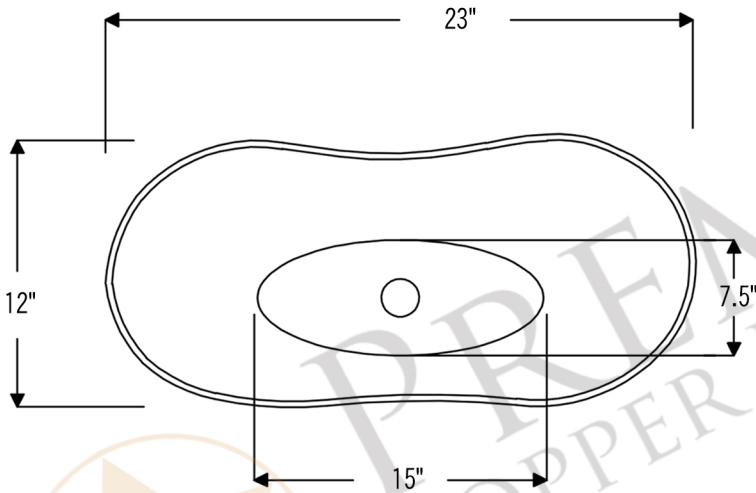

PREMIER
COPPER PRODUCTS

CODE/STANDARD COMPLIANCE

* IAPMO/cUPC LISTED

MODEL NUMBER: TFBVT23EN

DESCRIPTION: Terra Firma 23" Bath Tub Vessel Sink

OUTER DIMENSION: 23" x 12" x 6"

BOTTOM SINK FLOOR DIMENSION: 15" x 7.5"

SINK HEIGHT: 6"

CENTER SINK HEIGHT: 4"

TEXTURE: Terra Firma

FINISH: Nickel

RIM: Hand Forged Top Rim

DRAIN OPENING: 1.5"

INSTALLATION TYPE: Vessel

THIS PRODUCT IS HAND CRAFTED, SMALL VARIANCES IN COLOR AND SIZE MAY OCCUR.
DO NOT MAKE ANY INSTALLATION CUTS UNTIL YOU RECEIVE YOUR ITEM(S).