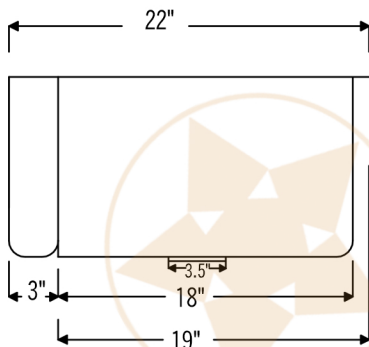

# PREMIER COPPER PRODUCTS

CODE/STANDARD COMPLIANCE

\* IAPMO/cUPC LISTED

MODEL NUMBER: TFKASDB332210

DESCRIPTION: 33" Apron Front Kitchen Sink

OUTER DIMENSION: 33" x 22" x 10"

INNER DIMENSION: 31" x 19" x 10"

RIM: Back, Left, Right - 1" / Front - 2"

APRON HEIGHT: 10"

TEXTURE: Terra Firma

FINISH: Living Copper / Oil Rubbed Bronze

DRAIN OPENING: 3.5"

THIS PRODUCT IS HAND CRAFTED, SMALL VARIANCES IN COLOR AND SIZE MAY OCCUR.  
DO NOT MAKE ANY INSTALLATION CUTS UNTIL YOU RECEIVE YOUR ITEM(S).