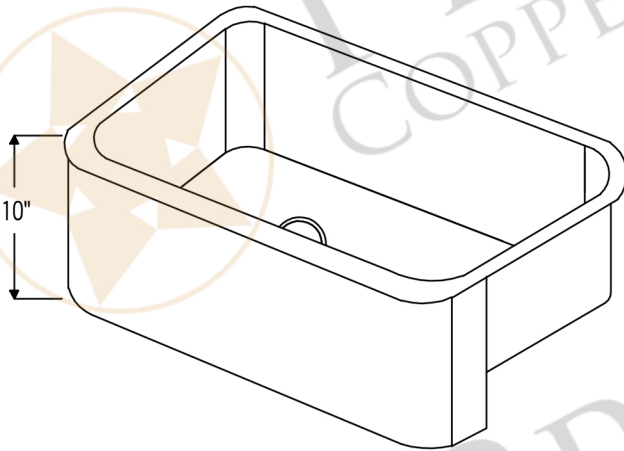

# PREMIER COPPER PRODUCTS

CODE/STANDARD COMPLIANCE

\* IAPMO/cUPC LISTED

MODEL NUMBER: TFKASDB332210

DESCRIPTION: 33" Apron Front Kitchen Sink

OUTER DIMENSION: 33" x 22" x 10"

INNER DIMENSION: 31" x 19" x 10"

RIM: Back, Left, Right - 1" / Front - 2"

APRON HEIGHT: 10"

TEXTURE: Terra Firma

FINISH: Living Copper / Oil Rubbed Bronze

DRAIN OPENING: 3.5"

THIS PRODUCT IS HAND CRAFTED, SMALL VARIANCES IN COLOR AND SIZE MAY OCCUR.  
DO NOT MAKE ANY INSTALLATION CUTS UNTIL YOU RECEIVE YOUR ITEM(S).