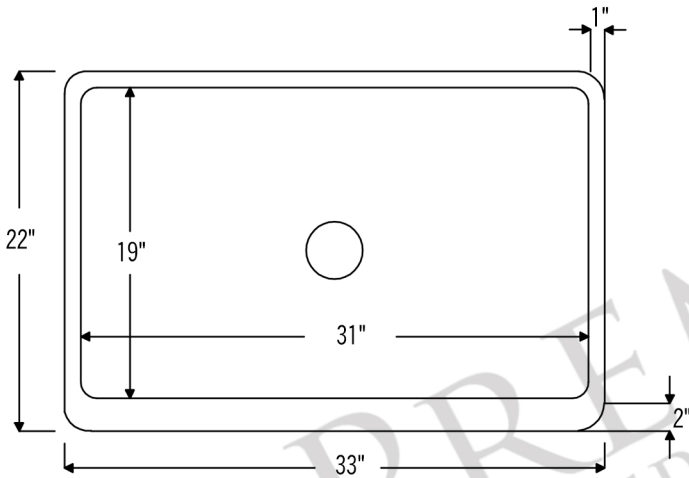

# PREMIER COPPER PRODUCTS

CODE/STANDARD COMPLIANCE

\* IAPMO/cUPC LISTED

MODEL NUMBER: TFKASDB332210

DESCRIPTION: 33" Apron Front Kitchen Sink

OUTER DIMENSION: 33" x 22" x 10"

INNER DIMENSION: 31" x 19" x 10"

RIM: Back, Left, Right - 1" / Front - 2"

APRON HEIGHT: 10"

TEXTURE: Terra Firma

FINISH: Living Copper / Oil Rubbed Bronze

DRAIN OPENING: 3.5"

THIS PRODUCT IS HAND CRAFTED, SMALL VARIANCES IN COLOR AND SIZE MAY OCCUR.  
DO NOT MAKE ANY INSTALLATION CUTS UNTIL YOU RECEIVE YOUR ITEM(S).