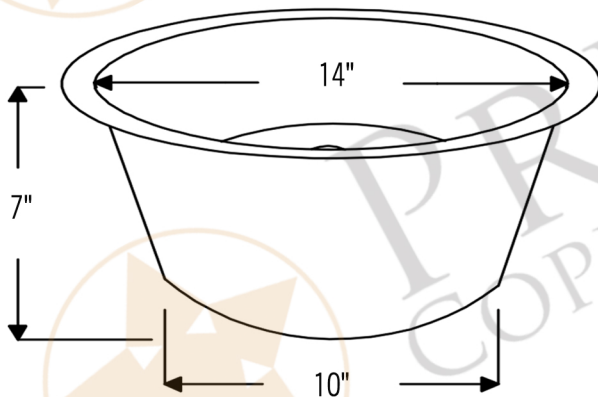

**PREMIER**  
COPPER PRODUCTS

**MODEL NUMBER: TFBR16EN3**

**DESCRIPTION: Terra Firma 16" Round Under Counter  
BAR/PREP Sink**

**OUTER DIMENSION: 16" x 7"**

**INNER DIMENSION: 14" x 7"**

**BOTTOM SINK FLOOR DIMENSION: 10"**

**SINK HEIGHT: 7"**

**RIM: 1"**

**TEXTURE: Terra Firma**

**FINISH: Nickel**

**DRAIN OPENING: 3.5"**

**INSTALLATION TYPE: Undermount**

CODE/STANDARD COMPLIANCE

\* IAPMO/cUPC LISTED