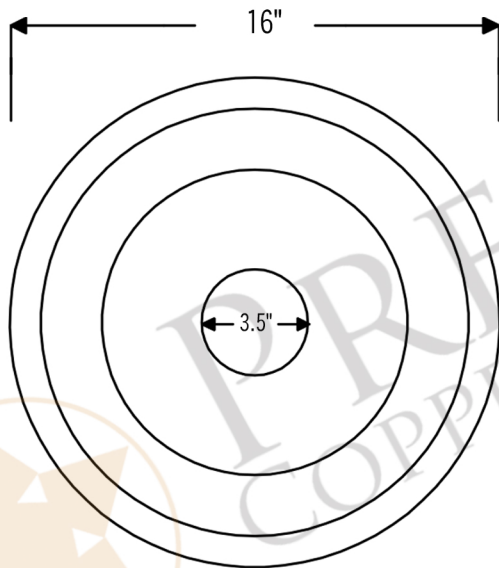

**PREMIER**  
COPPER PRODUCTS

**MODEL NUMBER: TFBR16EN3**

**DESCRIPTION: Terra Firma 16" Round Under Counter  
BAR/PREP Sink**

**OUTER DIMENSION: 16" x 7"**

**INNER DIMENSION: 14" x 7"**

**BOTTOM SINK FLOOR DIMENSION: 10"**

**SINK HEIGHT: 7"**

**RIM: 1"**

**TEXTURE: Terra Firma**

**FINISH: Nickel**

**DRAIN OPENING: 3.5"**

**INSTALLATION TYPE: Undermount**

CODE/STANDARD COMPLIANCE

\* IAPMO/cUPC LISTED