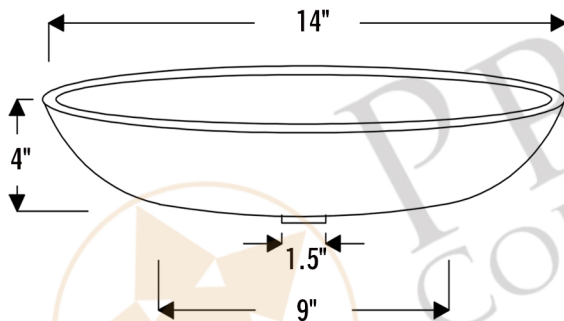

PREMIER
COPPER PRODUCTS

CODE/STANDARD COMPLIANCE

* IAPMO/cUPC LISTED

MODEL NUMBER: TFVR14DB

DESCRIPTION: Terra Firma 14" Round Vessel Sink

OUTER DIMENSION: 14" x 4"

BOTTOM SINK FLOOR DIMENSION: 9" Rounded

SINK HEIGHT: 4"

TEXTURE: Terra Firma

FINISH: Living Copper / Oil Rubbed Bronze

RIM: Hand Forged Polished Top Rim

DRAIN OPENING: 1.5"

INSTALLATION TYPE: Vessel

THIS PRODUCT IS HAND CRAFTED, SMALL VARIANCES IN COLOR AND SIZE MAY OCCUR.
DO NOT MAKE ANY INSTALLATION CUTS UNTIL YOU RECEIVE YOUR ITEM(S).