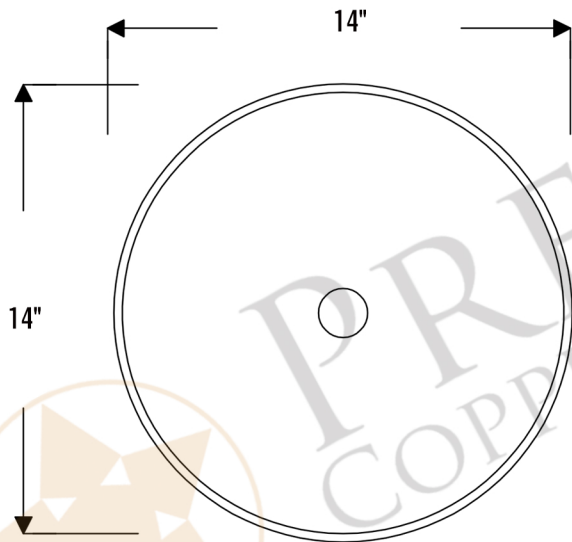

PREMIER
COPPER PRODUCTS

CODE/STANDARD COMPLIANCE

* IAPMO/cUPC LISTED

MODEL NUMBER: TFVR14DB

DESCRIPTION: Terra Firma 14" Round Vessel Sink

OUTER DIMENSION: 14" x 4"

BOTTOM SINK FLOOR DIMENSION: 9" Rounded

SINK HEIGHT: 4"

TEXTURE: Terra Firma

FINISH: Living Copper / Oil Rubbed Bronze

RIM: Hand Forged Polished Top Rim

DRAIN OPENING: 1.5"

INSTALLATION TYPE: Vessel

THIS PRODUCT IS HAND CRAFTED, SMALL VARIANCES IN COLOR AND SIZE MAY OCCUR.
DO NOT MAKE ANY INSTALLATION CUTS UNTIL YOU RECEIVE YOUR ITEM(S).