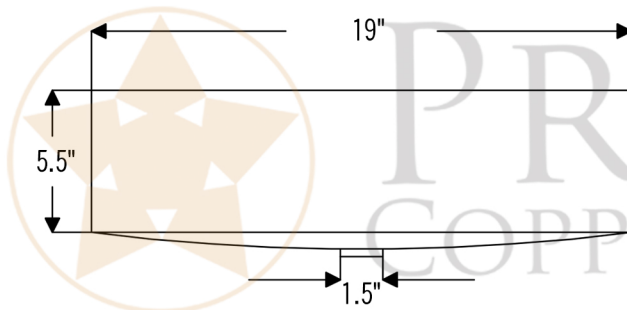

PREMIER
COPPER PRODUCTS

MODEL NUMBER: PVTREC19DB

- Description: 19" Rectangle Tub Hand Forged Old World Copper Vessel Sink
- Outer Dimension: 19" x 14" x 5.5"
- Drain Opening: 1.5"
- Finish: Oil Rubbed Bronze | Living Copper

CODE/STANDARD COMPLIANCE

* IAPMO/cUPC LISTED

THIS PRODUCT IS HAND CRAFTED, SMALL VARIANCES IN COLOR AND SIZE MAY OCCUR.
DO NOT MAKE ANY INSTALLATION CUTS UNTIL YOU RECEIVE YOUR ITEM(S).