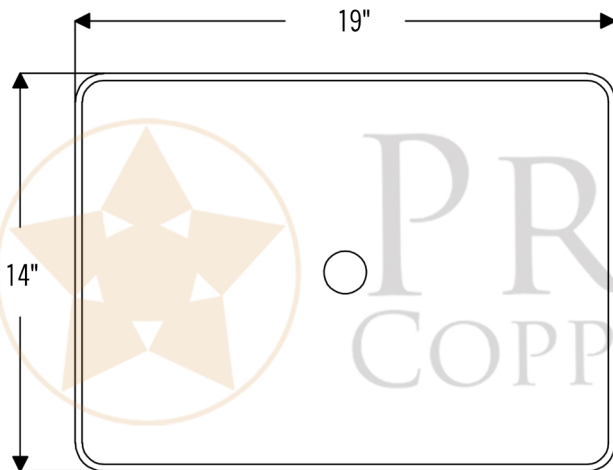

PREMIER
COPPER PRODUCTS

MODEL NUMBER: PVTREC19DB

- Description: 19" Rectangle Tub Hand Forged Old World Copper Vessel Sink
- Outer Dimension: 19" x 14" x 5.5"
- Drain Opening: 1.5"
- Finish: Oil Rubbed Bronze | Living Copper

CODE/STANDARD COMPLIANCE

* IAPMO/cUPC LISTED

THIS PRODUCT IS HAND CRAFTED, SMALL VARIANCES IN COLOR AND SIZE MAY OCCUR.
DO NOT MAKE ANY INSTALLATION CUTS UNTIL YOU RECEIVE YOUR ITEM(S).