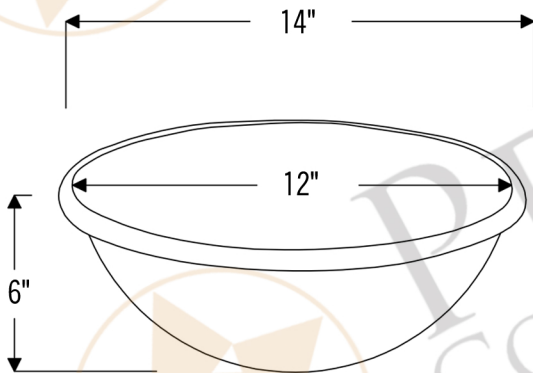

PREMIER
COPPER PRODUCTS

MODEL NUMBER: LR14RDB

- Description: 14" Round Self Rimming Hammered Copper Sink
- Outer Dimension: 14" x 6"
- Inner Dimension: 12" x 6"
- Rim: 1"
- Drain Opening: 1.5"
- Finish: Oil Rubbed Bronze

CODE/STANDARD COMPLIANCE

* IAPMO/cUPC LISTED

* ORB: Oil Rubbed Bronze

THIS PRODUCT IS HAND CRAFTED, SMALL VARIANCES IN COLOR AND SIZE MAY OCCUR.
DO NOT MAKE ANY INSTALLATION CUTS UNTIL YOU RECEIVE YOUR ITEM(S).