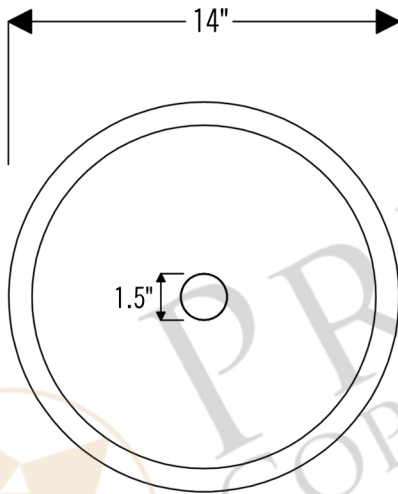

PREMIER
COPPER PRODUCTS

MODEL NUMBER: LR14RDB

- Description: 14" Round Self Rimming Hammered Copper Sink
- Outer Dimension: 14" x 6"
- Inner Dimension: 12" x 6"
- Rim: 1"
- Drain Opening: 1.5"
- Finish: Oil Rubbed Bronze

CODE/STANDARD COMPLIANCE

* IAPMO/cUPC LISTED

* ORB: Oil Rubbed Bronze

THIS PRODUCT IS HAND CRAFTED, SMALL VARIANCES IN COLOR AND SIZE MAY OCCUR.
DO NOT MAKE ANY INSTALLATION CUTS UNTIL YOU RECEIVE YOUR ITEM(S).