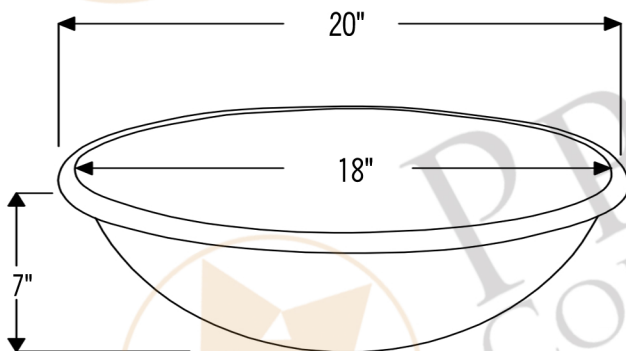

PREMIER
COPPER PRODUCTS

MODEL NUMBER: L020RDB

- Description: Master Bath Self Rimming Hammered Copper Bathroom Sink
- Outer Dimension: 20" x 16" x 7"
- Inner Dimension: 18" x 14" x 7"
- Rim: 1"
- Drain Opening: 1.5"
- Finish: Oil Rubbed Bronze

CODE/STANDARD COMPLIANCE

* IAPMO/cUPC LISTED

* ORB: Oil Rubbed Bronze

THIS PRODUCT IS HAND CRAFTED, SMALL VARIANCES IN COLOR AND SIZE MAY OCCUR.
DO NOT MAKE ANY INSTALLATION CUTS UNTIL YOU RECEIVE YOUR ITEM(S).