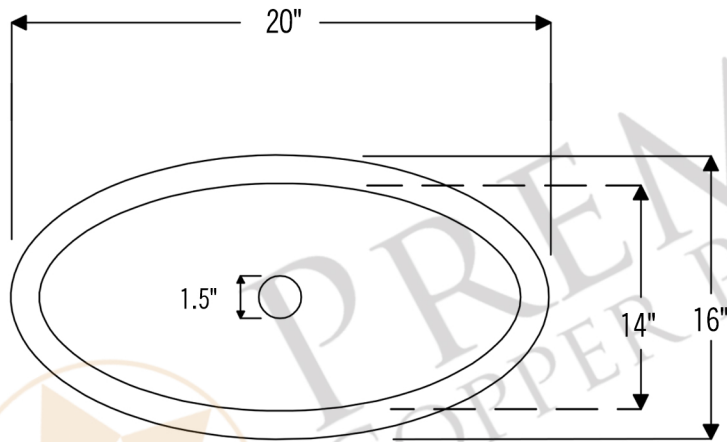

PREMIER
COPPER PRODUCTS

MODEL NUMBER: L020RDB

- Description: Master Bath Self Rimming Hammered Copper Bathroom Sink
- Outer Dimension: 20" x 16" x 7"
- Inner Dimension: 18" x 14" x 7"
- Rim: 1"
- Drain Opening: 1.5"
- Finish: Oil Rubbed Bronze

CODE/STANDARD COMPLIANCE

* IAPMO/cUPC LISTED

* ORB: Oil Rubbed Bronze

THIS PRODUCT IS HAND CRAFTED, SMALL VARIANCES IN COLOR AND SIZE MAY OCCUR.
DO NOT MAKE ANY INSTALLATION CUTS UNTIL YOU RECEIVE YOUR ITEM(S).