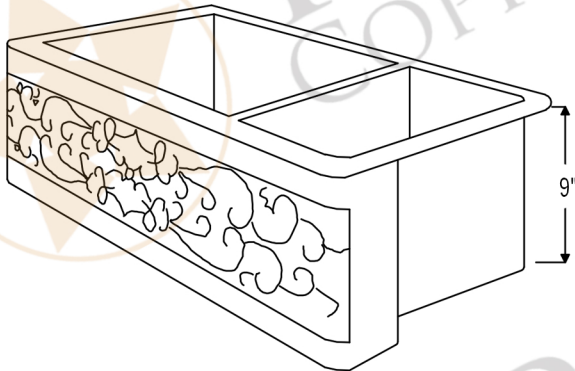

## MODEL NUMBER: KA60DB33229S-NB

CODE/STANDARD COMPLIANCE

\* IAPMO/cUPC LISTED

- \* Description: 33" Hammered Copper Kitchen Apron 60/40 Double Basin Sink w/ Scroll Design and Apron Front Nickel Background
- \* Outer Dimension: 33" x 22" x 9"
- \* Inner Dimension: Left: 17.5" x 19" x 9" | Right: 12.5" x 19" x 9"
- \* Rim: 1" Left, Right & Back / 2" Apron Front
- \* Drain Opening: 3.5"
- \* Finish: Oil Rubbed Bronze | Living Copper