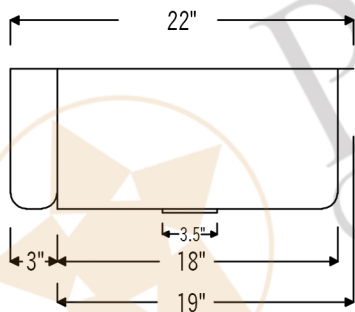

## MODEL NUMBER: KA60DB33229S-NB

CODE/STANDARD COMPLIANCE

\* IAPMO/cUPC LISTED

- \* Description: 33" Hammered Copper Kitchen Apron 60/40 Double Basin Sink w/ Scroll Design and Apron Front Nickel Background
- \* Outer Dimension: 33" x 22" x 9"
- \* Inner Dimension: Left: 17.5" x 19" x 9" | Right: 12.5" x 19" x 9"
- \* Rim: 1" Left, Right & Back / 2" Apron Front
- \* Drain Opening: 3.5"
- \* Finish: Oil Rubbed Bronze | Living Copper