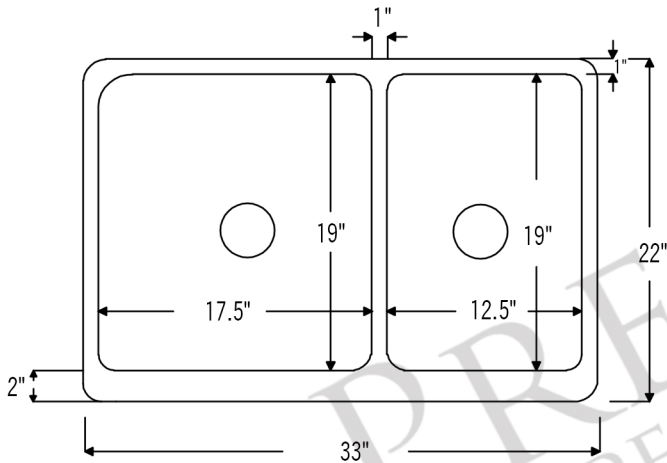

## MODEL NUMBER: KA60DB33229S-NB

CODE/STANDARD COMPLIANCE

\* IAPMO/cUPC LISTED

- \* Description: 33" Hammered Copper Kitchen Apron 60/40 Double Basin Sink w/ Scroll Design and Apron Front Nickel Background
- \* Outer Dimension: 33" x 22" x 9"
- \* Inner Dimension: Left: 17.5" x 19" x 9" | Right: 12.5" x 19" x 9"
- \* Rim: 1" Left, Right & Back / 2" Apron Front
- \* Drain Opening: 3.5"
- \* Finish: Oil Rubbed Bronze | Living Copper