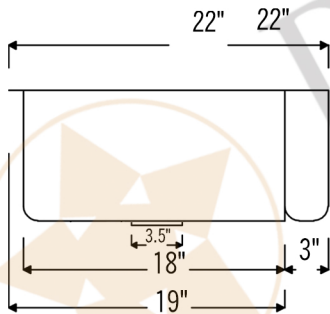

PREMIER  
COPPER PRODUCTS

MODEL NUMBER: KA50DB33229-SD5

CODE/STANDARD COMPLIANCE

\* IAPMO/cUPC LISTED

- \* Description: 33" Hammered Copper Kitchen Apron 50/50 Double Basin Sink with Short 5" Divider
- \* Outer Dimension: 33" x 22" x 9"
- \* Inner Dimension: Left: 15" x 19" x 9" | Right: 15" x 19" x 9"
- \* Divider Height: 5"
- \* Rim: Back, Left, Right - 1" / Apron Front - 2"
- \* Drain Opening: 3.5"
- \* Finish: Oil Rubbed Bronze | Living Copper