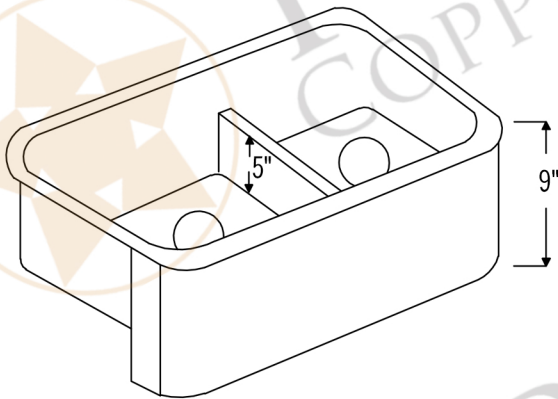

PREMIER  
COPPER PRODUCTS

MODEL NUMBER: KA50DB33229-SD5

CODE/STANDARD COMPLIANCE

\* IAPMO/cUPC LISTED

- \* Description: 33" Hammered Copper Kitchen Apron 50/50 Double Basin Sink with Short 5" Divider
- \* Outer Dimension: 33" x 22" x 9"
- \* Inner Dimension: Left: 15" x 19" x 9" | Right: 15" x 19" x 9"
- \* Divider Height: 5"
- \* Rim: Back, Left, Right - 1" / Apron Front - 2"
- \* Drain Opening: 3.5"
- \* Finish: Oil Rubbed Bronze | Living Copper

THIS PRODUCT IS HAND CRAFTED, SMALL VARIANCES IN COLOR AND SIZE MAY OCCUR.  
DO NOT MAKE ANY INSTALLATION CUTS UNTIL YOU RECEIVE YOUR ITEM(S).