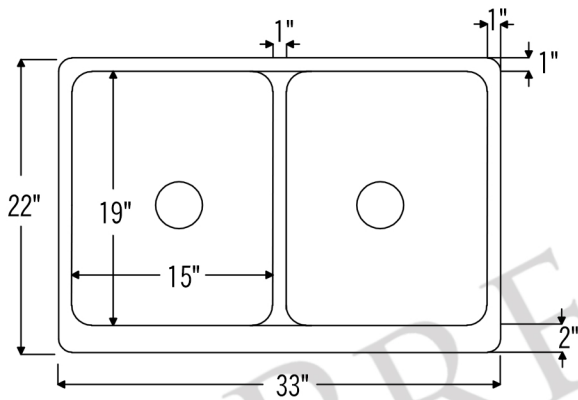

PREMIER  
COPPER PRODUCTS

MODEL NUMBER: KA50DB33229-SD5

CODE/STANDARD COMPLIANCE

\* IAPMO/cUPC LISTED

- \* Description: 33" Hammered Copper Kitchen Apron 50/50 Double Basin Sink with Short 5" Divider
- \* Outer Dimension: 33" x 22" x 9"
- \* Inner Dimension: Left: 15" x 19" x 9" | Right: 15" x 19" x 9"
- \* Divider Height: 5"
- \* Rim: Back, Left, Right - 1" / Apron Front - 2"
- \* Drain Opening: 3.5"
- \* Finish: Oil Rubbed Bronze | Living Copper

THIS PRODUCT IS HAND CRAFTED, SMALL VARIANCES IN COLOR AND SIZE MAY OCCUR.  
DO NOT MAKE ANY INSTALLATION CUTS UNTIL YOU RECEIVE YOUR ITEM(S).