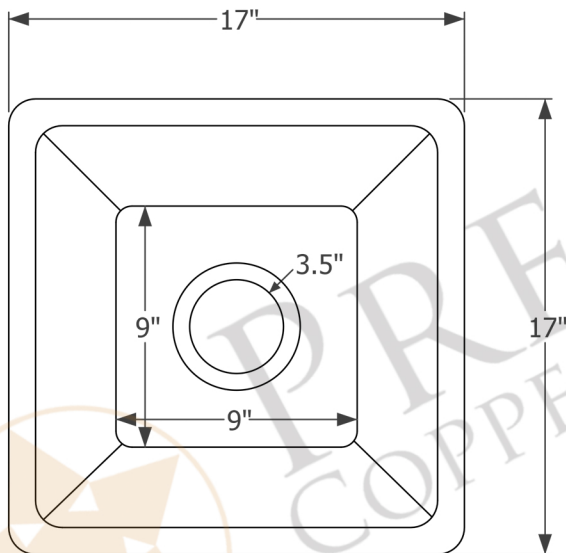

PREMIER
COPPER PRODUCTS

MODEL NUMBER: BS17EN

- * Description: 17" Square Hammered Copper Bar/Prep Sink
- * Outer Dimension: 17" x 17" x 9"
- * Inner Dimension: 15" x 15" x 9"
- * Rim: 1"
- * Drain Opening: 3.5"
- * Finish: Nickel

CODE/STANDARD COMPLIANCE

* IAPMO/cUPC LISTED

THIS PRODUCT IS HAND CRAFTED, SMALL VARIANCES IN COLOR AND SIZE MAY OCCUR.
DO NOT MAKE ANY INSTALLATION CUTS UNTIL YOU RECEIVE YOUR ITEM(S).