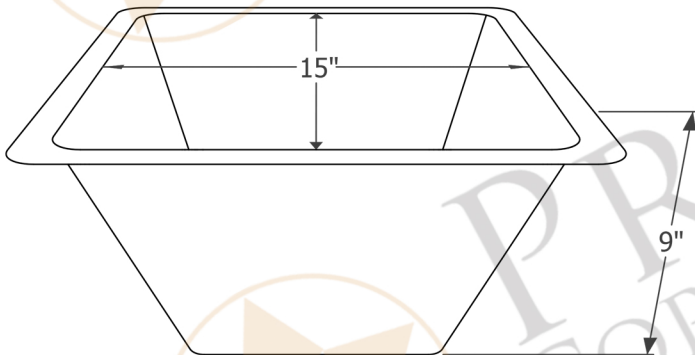

PREMIER
COPPER PRODUCTS

MODEL NUMBER: BS17EN

- Description: 17" Square Hammered Copper Bar/Prep Sink
- Outer Dimension: 17" x 17" x 9"
- Inner Dimension: 15" x 15" x 9"
- Rim: 1"
- Drain Opening: 3.5"
- Finish: Nickel

CODE/STANDARD COMPLIANCE

* IAPMO/cUPC LISTED

THIS PRODUCT IS HAND CRAFTED, SMALL VARIANCES IN COLOR AND SIZE MAY OCCUR.
DO NOT MAKE ANY INSTALLATION CUTS UNTIL YOU RECEIVE YOUR ITEM(S).