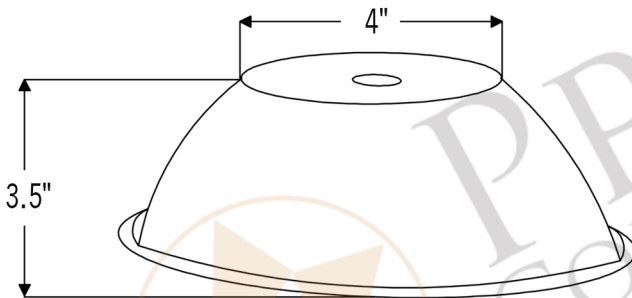

PREMIER  
COPPER PRODUCTS

MODEL NUMBER: SH-L200DB

- \* Description: Hand Hammered Copper 8.5" Dome Pendant Light Shade
- \* Copper Shade Only
- \* Canopy Kit NOT Included
- \* Pendant Type: Down Lighting
- \* Outer Dimension: 8.5" x 3.5"
- \* Socket Hole Dimension: 1.25"
- \* Finish: Oil Rubbed Bronze
- \* Rim: Copper Wrapped Wire
- \* Material Gauge: 18