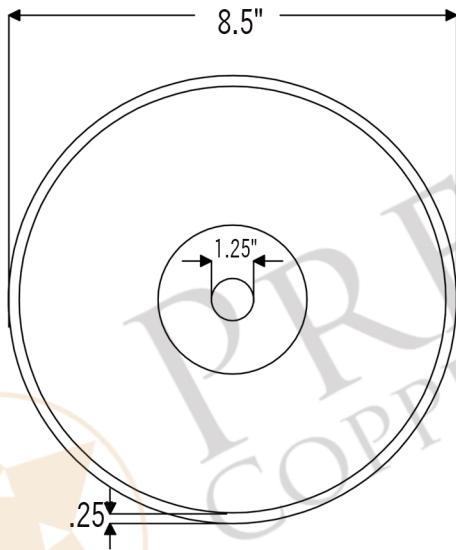

PREMIER  
COPPER PRODUCTS

MODEL NUMBER: SH-L200DB

- \* Description: Hand Hammered Copper 8.5" Dome Pendant Light Shade
- \* Copper Shade Only
- \* Canopy Kit NOT Included
- \* Pendant Type: Down Lighting
- \* Outer Dimension: 8.5" x 3.5"
- \* Socket Hole Dimension: 1.25"
- \* Finish: Oil Rubbed Bronze
- \* Rim: Copper Wrapped Wire
- \* Material Gauge: 18