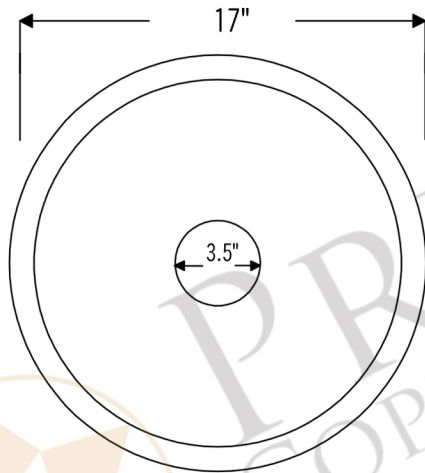

PREMIER
COPPER PRODUCTS

MODEL NUMBER: BR17DB

- Description: Large Round Hammered Copper Prep Sink with 3.5" Drain Opening
- Outer Dimension: 17" x 9"
- Inner Dimension: 15" x 9"
- Rim: 1"
- Drain Opening: 3.5"
- Finish: Oil Rubbed Bronze

CODE/STANDARD COMPLIANCE

* IAPMO/cUPC LISTED

* ORB: Oil Rubbed Bronze

THIS PRODUCT IS HAND CRAFTED, SMALL VARIANCES IN COLOR AND SIZE MAY OCCUR.
DO NOT MAKE ANY INSTALLATION CUTS UNTIL YOU RECEIVE YOUR ITEM(S).