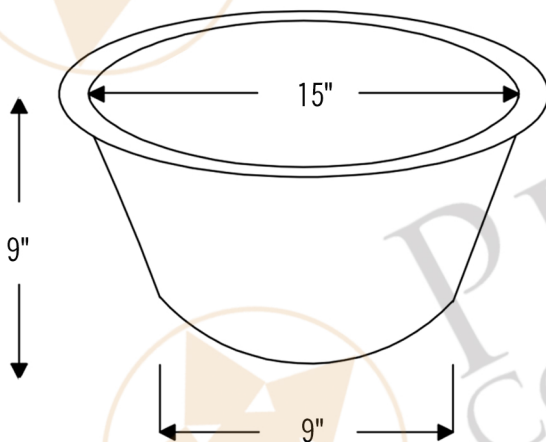

PREMIER
COPPER PRODUCTS

MODEL NUMBER: BR17DB

- Description: Large Round Hammered Copper Prep Sink with 3.5" Drain Opening
- Outer Dimension: 17" x 9"
- Inner Dimension: 15" x 9"
- Rim: 1"
- Drain Opening: 3.5"
- Finish: Oil Rubbed Bronze

CODE/STANDARD COMPLIANCE

* IAPMO/cUPC LISTED

* ORB: Oil Rubbed Bronze

THIS PRODUCT IS HAND CRAFTED, SMALL VARIANCES IN COLOR AND SIZE MAY OCCUR.
DO NOT MAKE ANY INSTALLATION CUTS UNTIL YOU RECEIVE YOUR ITEM(S).