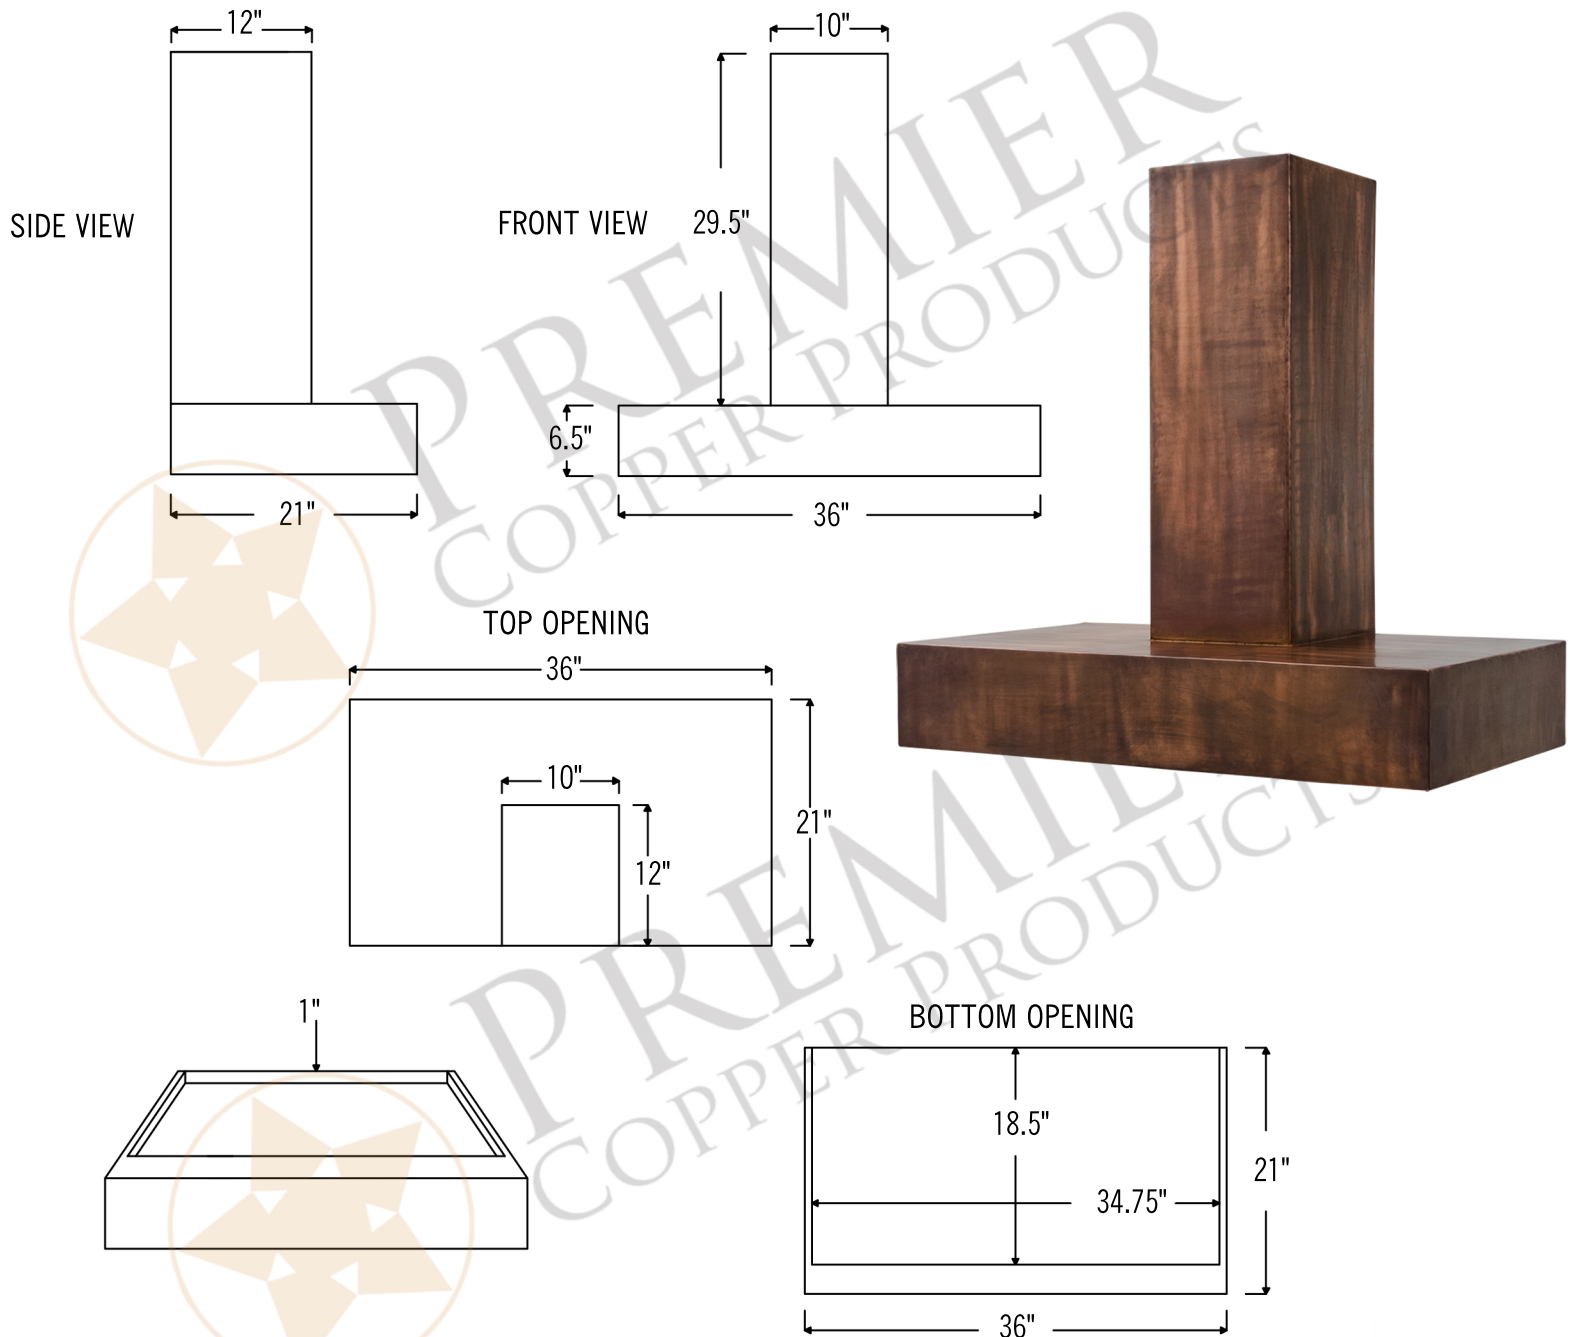

- * Description: 36 Inch 735 CFM Modern Chimney Smooth
Copper Wall Mounted Range Hood with Screen Filters
- * Outer Dimension: 36" x 21" x 36"
- * Top Dimension: 10" x 12"
- * Bottom Dimension: 36" x 21"
- * Bottom Opening for Insert: 34.75" x 18.5"
- * Bottom Opening Position: Back Center
- * Top Open/Closed: Completely Open
- * Skirt Height: 6.5"
- * Finish: Antique Bronze/Copper
- * Texture: Smooth Copper

THIS PRODUCTS IS HAND CRAFTED, SMALL VARIANCES IN COLOR AND SIZE MAY OCCUR.
DO NOT MAKE ANY INSTALLATION CUTS UNTIL YOU RECEIVE YOUR ITEM(S).

MODEL NUMBER: HV-WGSM36-C2036BP

- * Description: 36 Inch 735 CFM Modern Chimney Smooth
Copper Wall Mounted Range Hood with Screen Filters
- * Insert Model Number: C2036BP
- * Insert Description: 735 CFM, 1.5 - 4.6 Sones, Variable Controls,
Dual Centrifugal Blowers, Aluminum Mesh Filters
- * Insert Duct: Single 7" Round Vent Opening
- * Insert Lighting: LED Bulbs Included / *Lights Located on Front Panel*
- * Filter: Aluminum Mesh
- * Insert Finish: Stainless Steel

POWERED LINER SPECIFICATIONS

3/4" Flange for perfect fit.

SEVEN YEAR, IN HOME, LIMITED WARRANTY ON INSERT, THE BEST IN THE INDUSTRY!

Please visit ImperialHoods.com to view the details on their warranty

All dimensions on inserts are (+/-) 1/8" and are subject to change. Drawings are not to scale.