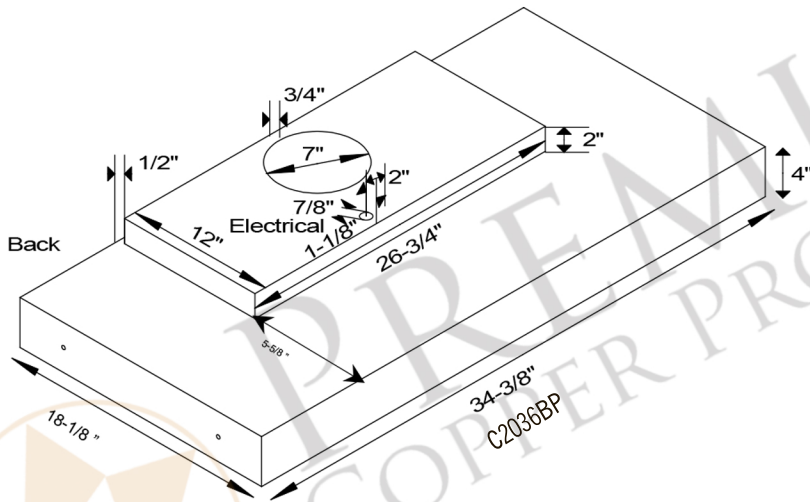

- * Description: 36 Inch 735 CFM Modern Chimney Smooth
Copper Wall Mounted Range Hood with Screen Filters
- * Outer Dimension: 36" x 21" x 36"
- * Top Dimension: 10" x 12"
- * Bottom Dimension: 36" x 21"
- * Bottom Opening for Insert: 34.75" x 18.5"
- * Bottom Opening Position: Back Center
- * Top Open/Closed: Completely Open
- * Skirt Height: 6.5"
- * Finish: Antique Bronze/Copper
- * Texture: Smooth Copper

THIS PRODUCTS IS HAND CRAFTED, SMALL VARIANCES IN COLOR AND SIZE MAY OCCUR.
DO NOT MAKE ANY INSTALLATION CUTS UNTIL YOU RECEIVE YOUR ITEM(S).

MODEL NUMBER: HV-WGSM36-C2036BP

- * Description: 36 Inch 735 CFM Modern Chimney Smooth
Copper Wall Mounted Range Hood with Screen Filters
- * Insert Model Number: C2036BP
- * Insert Description: 735 CFM, 1.5 - 4.6 Sones, Variable Controls,
Dual Centrifugal Blowers, Aluminum Mesh Filters
- * Insert Duct: Single 7" Round Vent Opening
- * Insert Lighting: LED Bulbs Included / *Lights Located on Front Panel*
- * Filter: Aluminum Mesh
- * Insert Finish: Stainless Steel

POWERED LINER SPECIFICATIONS

3/4" Flange for perfect fit.

SEVEN YEAR, IN HOME, LIMITED WARRANTY ON INSERT, THE BEST IN THE INDUSTRY!

Please visit ImperialHoods.com to view the details on their warranty

All dimensions on inserts are (+/-) 1/8" and are subject to change. Drawings are not to scale.