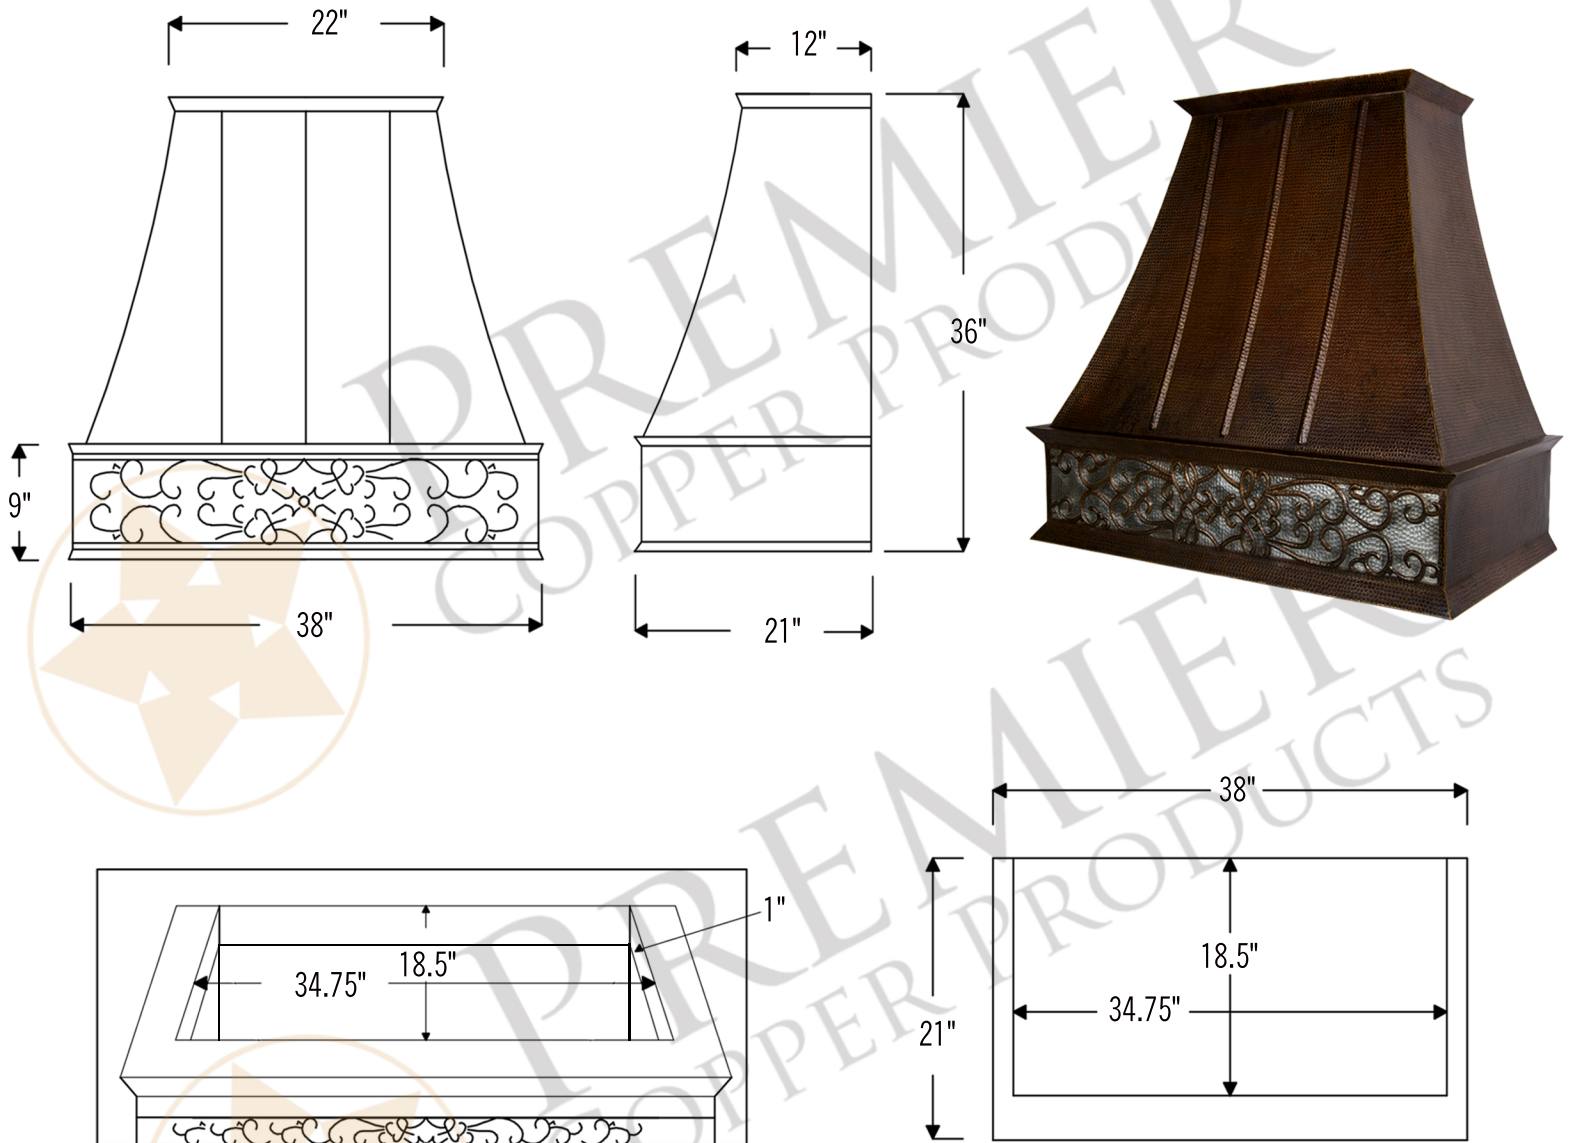

MODEL NUMBER: HV-EURO38S-NB-C2036BPSB

- * Description: 38 Inch 735 CFM Hand Hammered Copper Wall Mounted Euro Range Hood with Nickel Background Scroll Design with Slim Baffle Filters
- * Outer Dimension: 38" x 21" x 36"
- * Top Dimension: 22" x 12"
- * Bottom Dimension: 38" x 21"
- * Bottom Opening Dimension: 34.75" x 18.5"
- * Skirt Height: 9"
- * Finish: Oil Rubbed Bronze and Nickel
- * Design: Scroll with Nickel Background

THIS PRODUCT IS HAND CRAFTED, SMALL VARIANCES IN COLOR AND SIZE MAY OCCUR.
DO NOT MAKE ANY INSTALLATION CUTS UNTIL YOU RECEIVE YOUR ITEM(S).

- * Description: 38 Inch 735 CFM Hand Hammered Copper Wall Mounted Euro Range Hood with Nickel Background Scroll Design with Slim Baffle Filters
- * Insert Model Number: C2036BPSB
- * Insert Description: 735 CFM, 1.5-4.6 Sones, Variable Controls,
- * Insert Duct: Single 7" Round Vent Opening
- * Lighting: LED Bulbs Included / *Lights Located on Front Panel*
- * Filter: Slim Baffle Filters
- * Insert Finish: Stainless Steel

POWERED LINER SPECIFICATIONS

3/4" Flange for perfect fit.

SEVEN YEAR, IN HOME, LIMITED WARRANTY ON INSERT, THE BEST IN THE INDUSTRY!

Please visit ImperialHoods.com to view the details on their warranty.

All dimensions on inserts are (+/-) 1/8" and are subject to change. Drawings are not to scale.