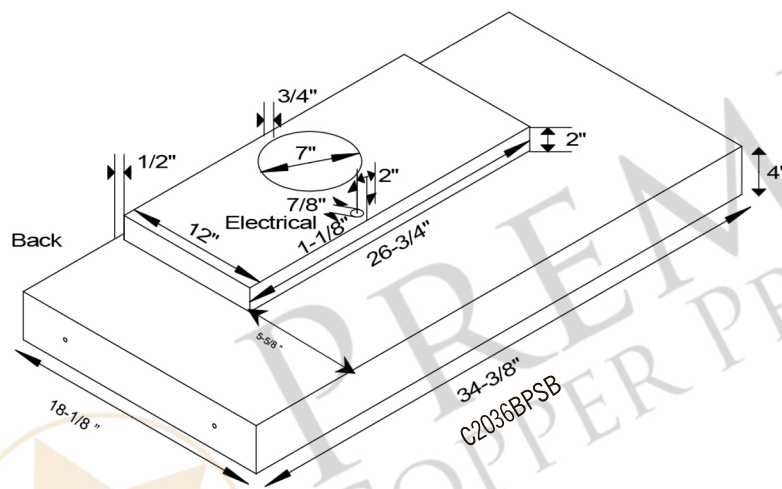

MODEL NUMBER: HV-EURO38S-NB-C2036BPSB

- * Description: 38 Inch 735 CFM Hand Hammered Copper Wall Mounted Euro Range Hood with Nickel Background Scroll Design with Slim Baffle Filters
- * Outer Dimension: 38" x 21" x 36"
- * Top Dimension: 22" x 12"
- * Bottom Dimension: 38" x 21"
- * Bottom Opening Dimension: 34.75" x 18.5"
- * Skirt Height: 9"
- * Finish: Oil Rubbed Bronze and Nickel
- * Design: Scroll with Nickel Background

THIS PRODUCT IS HAND CRAFTED, SMALL VARIANCES IN COLOR AND SIZE MAY OCCUR.
DO NOT MAKE ANY INSTALLATION CUTS UNTIL YOU RECEIVE YOUR ITEM(S).

- * Description: 38 Inch 735 CFM Hand Hammered Copper Wall Mounted Euro Range Hood with Nickel Background Scroll Design with Slim Baffle Filters
- * Insert Model Number: C2036BPSB
- * Insert Description: 735 CFM, 1.5-4.6 Sones, Variable Controls,
- * Insert Duct: Single 7" Round Vent Opening
- * Lighting: LED Bulbs Included / *Lights Located on Front Panel*
- * Filter: Slim Baffle Filters
- * Insert Finish: Stainless Steel

POWERED LINER SPECIFICATIONS

3/4" Flange for perfect fit.

SEVEN YEAR, IN HOME, LIMITED WARRANTY ON INSERT, THE BEST IN THE INDUSTRY!

Please visit ImperialHoods.com to view the details on their warranty.

All dimensions on inserts are (+/-) 1/8" and are subject to change. Drawings are not to scale.