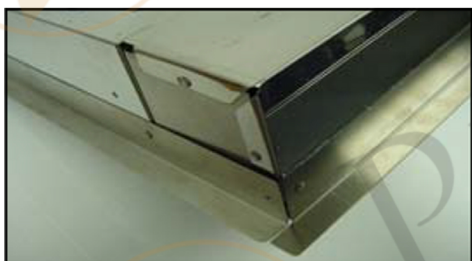

MODEL NUMBER: HV-EURO38S-NB-C2036BPSB

- * Description: 38 Inch 735 CFM Hand Hammered Copper Wall Mounted Euro Range Hood with Nickel Background Scroll Design with Slim Baffle Filters
- * Outer Dimension: 38" x 21" x 36"
- * Top Dimension: 22" x 12"
- * Bottom Dimension: 38" x 21"
- * Bottom Opening Dimension: 34.75" x 18.5"
- * Skirt Height: 9"
- * Finish: Oil Rubbed Bronze and Nickel
- * Design: Scroll with Nickel Background

THIS PRODUCT IS HAND CRAFTED, SMALL VARIANCES IN COLOR AND SIZE MAY OCCUR.
DO NOT MAKE ANY INSTALLATION CUTS UNTIL YOU RECEIVE YOUR ITEM(S).

- * Description: 38 Inch 735 CFM Hand Hammered Copper Wall Mounted Euro Range Hood with Nickel Background Scroll Design with Slim Baffle Filters
- * Insert Model Number: C2036BPSB
- * Insert Description: 735 CFM, 1.5-4.6 Sones, Variable Controls,
- * Insert Duct: Single 7" Round Vent Opening
- * Lighting: LED Bulbs Included / *Lights Located on Front Panel*
- * Filter: Slim Baffle Filters
- * Insert Finish: Stainless Steel

POWERED LINER SPECIFICATIONS

3/4" Flange for perfect fit.

SEVEN YEAR, IN HOME, LIMITED WARRANTY ON INSERT, THE BEST IN THE INDUSTRY!

Please visit ImperialHoods.com to view the details on their warranty.

All dimensions on inserts are (+/-) 1/8" and are subject to change. Drawings are not to scale.