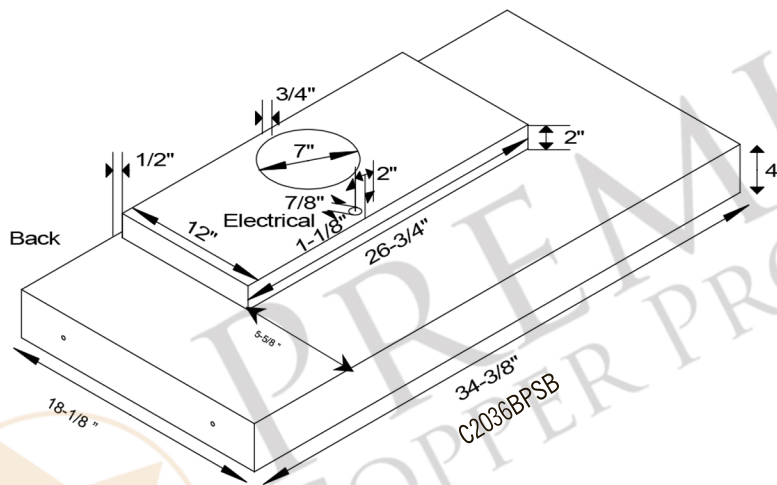

MODEL NUMBER: HV-EURO38-C2036BPSB

- * Description: 38 Inch 735 CFM Hand Hammered Copper Wall Mounted Euro Range Hood with with Slim Baffle Filters
- * Outer Dimension: 38" x 24" x 36"
- * Top Dimension: 22" x 12"
- * Bottom Dimension: 38" x 24"
- * Bottom Opening Dimension: 34.75" x 18.5"
- * Skirt Height: 7"
- * Finish: Oil Rubbed Bronze

THIS PRODUCT IS HAND CRAFTED, SMALL VARIANCES IN COLOR AND SIZE MAY OCCUR.
DO NOT MAKE ANY INSTALLATION CUTS UNTIL YOU RECEIVE YOUR ITEM(S).

MODEL NUMBER: HV-EURO38-C2036BPSB

- * Description: 38 Inch 735 CFM Hand Hammered Copper Wall Mounted Euro Range Hood with with Slim Baffle Filters
- * Insert Model Number: C2036BPSB
- * Insert Description: 735 CFM, 1.5-4.6 Sones, Variable Controls,
- * Insert Duct: Single 7" Round Vent Opening
- * Lighting: LED Bulbs Included / *Lights Located on Front Panel*
- * Filter: Slim Baffle Filters
- * Insert Finish: Stainless Steel

POWERED LINER SPECIFICATIONS

3/4" Flange for perfect fit.

SEVEN YEAR, IN HOME, LIMITED WARRANTY ON INSERT, THE BEST IN THE INDUSTRY!

Please visit ImperialHoods.com to view the details on their warranty.

All dimensions on inserts are (+/-) 1/8" and are subject to change. Drawings are not to scale.