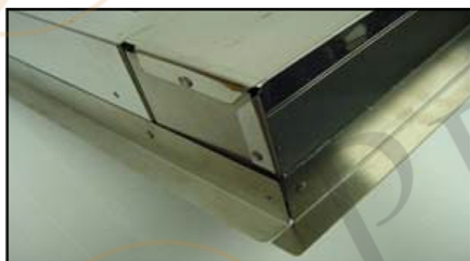

MODEL NUMBER: HV-EURO38-C2036BPSB

- * Description: 38 Inch 735 CFM Hand Hammered Copper Wall Mounted Euro Range Hood with with Slim Baffle Filters
- * Outer Dimension: 38" x 24" x 36"
- * Top Dimension: 22" x 12"
- * Bottom Dimension: 38" x 24"
- * Bottom Opening Dimension: 34.75" x 18.5"
- * Skirt Height: 7"
- * Finish: Oil Rubbed Bronze

THIS PRODUCT IS HAND CRAFTED, SMALL VARIANCES IN COLOR AND SIZE MAY OCCUR.
DO NOT MAKE ANY INSTALLATION CUTS UNTIL YOU RECEIVE YOUR ITEM(S).

MODEL NUMBER: HV-EURO38-C2036BPSB

- * Description: 38 Inch 735 CFM Hand Hammered Copper Wall Mounted Euro Range Hood with with Slim Baffle Filters
- * Insert Model Number: C2036BPSB
- * Insert Description: 735 CFM, 1.5-4.6 Sones, Variable Controls,
- * Insert Duct: Single 7" Round Vent Opening
- * Lighting: LED Bulbs Included / *Lights Located on Front Panel*
- * Filter: Slim Baffle Filters
- * Insert Finish: Stainless Steel

POWERED LINER SPECIFICATIONS

3/4" Flange for perfect fit.

SEVEN YEAR, IN HOME, LIMITED WARRANTY ON INSERT, THE BEST IN THE INDUSTRY!

Please visit ImperialHoods.com to view the details on their warranty.

All dimensions on inserts are (+/-) 1/8" and are subject to change. Drawings are not to scale.