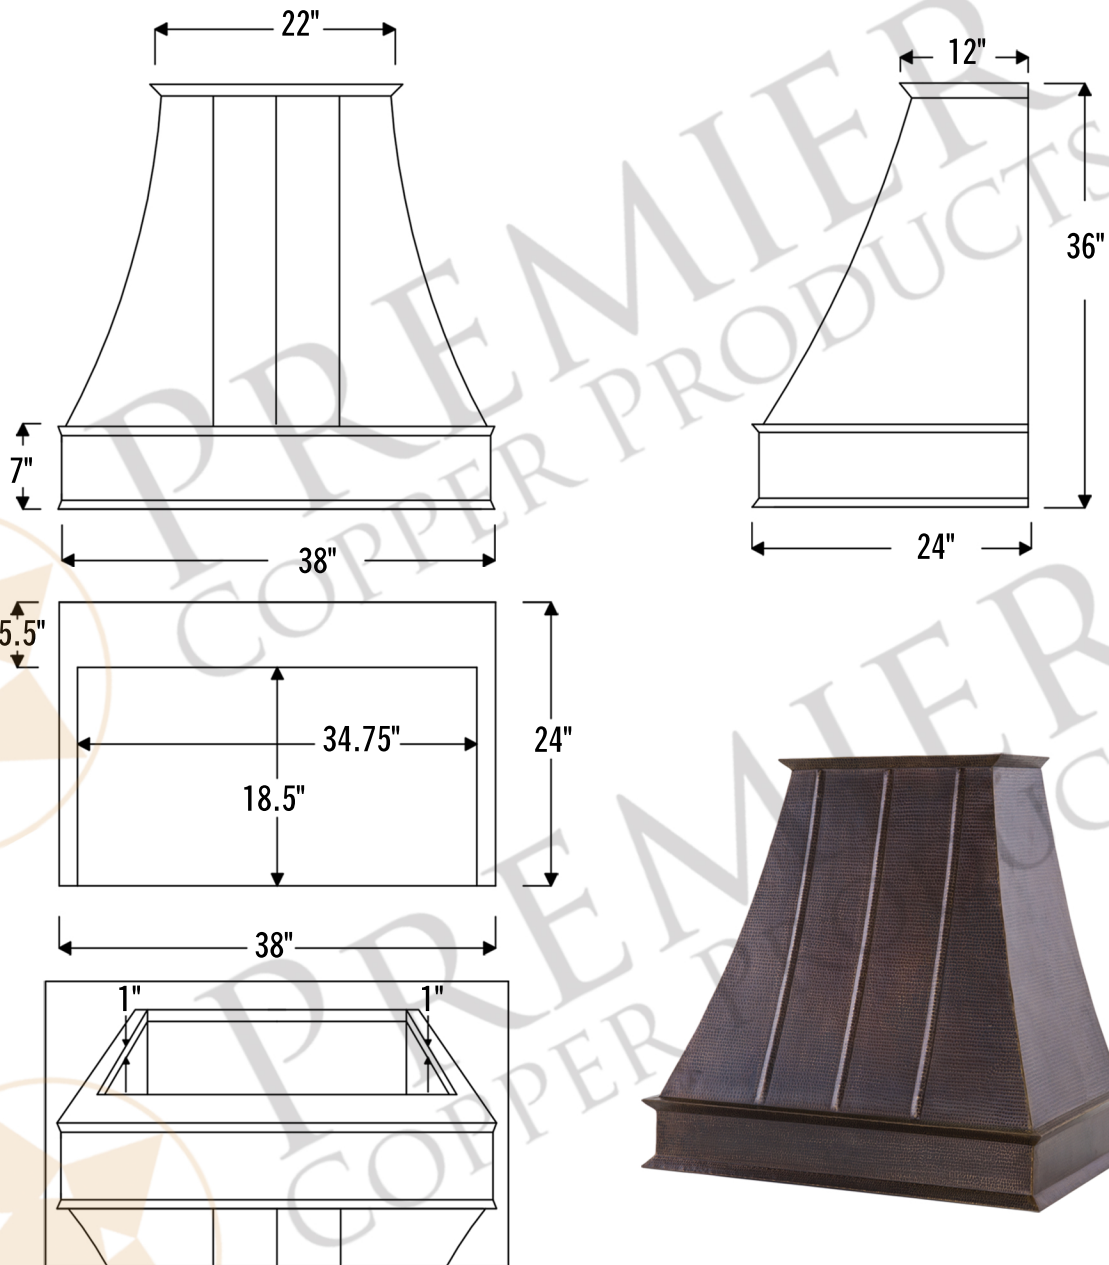

MODEL NUMBER: HV-EURO38-C2036BPSB

- * Description: 38 Inch 735 CFM Hand Hammered Copper Wall Mounted Euro Range Hood with with Slim Baffle Filters
- * Outer Dimension: 38" x 24" x 36"
- * Top Dimension: 22" x 12"
- * Bottom Dimension: 38" x 24"
- * Bottom Opening Dimension: 34.75" x 18.5"
- * Skirt Height: 7"
- * Finish: Oil Rubbed Bronze

THIS PRODUCT IS HAND CRAFTED, SMALL VARIANCES IN COLOR AND SIZE MAY OCCUR.
DO NOT MAKE ANY INSTALLATION CUTS UNTIL YOU RECEIVE YOUR ITEM(S).

MODEL NUMBER: HV-EURO38-C2036BPSB

- * Description: 38 Inch 735 CFM Hand Hammered Copper Wall Mounted Euro Range Hood with with Slim Baffle Filters
- * Insert Model Number: C2036BPSB
- * Insert Description: 735 CFM, 1.5-4.6 Sones, Variable Controls,
- * Insert Duct: Single 7" Round Vent Opening
- * Lighting: LED Bulbs Included / *Lights Located on Front Panel*
- * Filter: Slim Baffle Filters
- * Insert Finish: Stainless Steel

POWERED LINER SPECIFICATIONS

3/4" Flange for perfect fit.

SEVEN YEAR, IN HOME, LIMITED WARRANTY ON INSERT, THE BEST IN THE INDUSTRY!

Please visit ImperialHoods.com to view the details on their warranty.

All dimensions on inserts are (+/-) 1/8" and are subject to change. Drawings are not to scale.